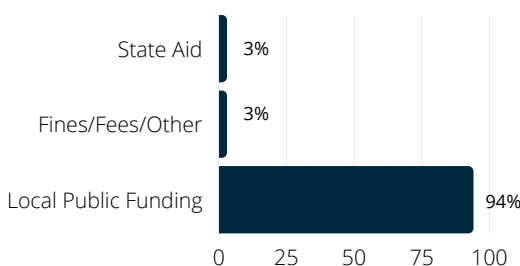

Revenue by Source