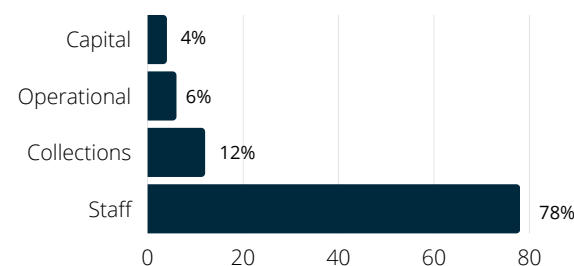

Collection & Resource Use

In 2022, **501,258 items** were borrowed, downloaded, or streamed. This includes books, movies, CDs, and all digital materials, from downloaded ebooks and database articles to streamed movies.

Budget

\$1,497,377 operating budget

Revenue by Source

Expenditure by Type

GRATITUDE

Thank you to all those whose dedication, support, and generosity make PCL thrive:

Town of Pittsford
Library Board of Trustees
Friends of the Pittsford Library
Pittsford Community Library
Foundation
Monroe County Library System
Our patrons, volunteers, and advocates.