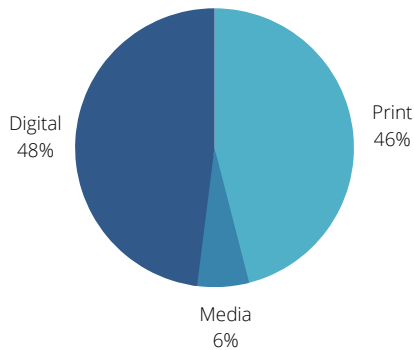

Key Statistics

437,721 physical items circulated

98,590 digital items circulated

63,537 digital resource sessions

12,515 active resident cardholders

244,901 in-person visits

74,943 website visits

Our Mission

The mission of the Pittsford Community Library is to connect our community with current, responsive, and diverse materials, events, and services curated by an expert staff. This dynamic combination provides a vibrant, inclusive hub for lifelong learning in a warm and welcoming environment.

30,692 information requests answered

5,921 public computer sessions

43,601 wireless sessions

12,094 participants at **739** events at PCL

5,726 social media and enews followers

Our Core Values

Education & Lifelong Learning

We value creating an environment that inspires connections, learning, and discovery for all.

Access & Intellectual Freedom

We value free and equitable access to diverse collections and services in support of intellectual freedom.

Service

We value cultivating an inclusive staff who are dedicated to knowledgeable, engaging, and compassionate service.

Collections

Collection Holdings

In response to community needs and interests, PCL provides a high-quality collection of books and other materials in a variety of formats. In 2022, PCL reported **235,920 items** in its print, media, and digital collections.

Collection & Resource Use

In 2022, **501,258 items** were borrowed, downloaded, or streamed. This includes books, movies, CDs, and all digital materials, from downloaded ebooks and database articles to streamed movies.

Budget

$1,497,377 operating budget