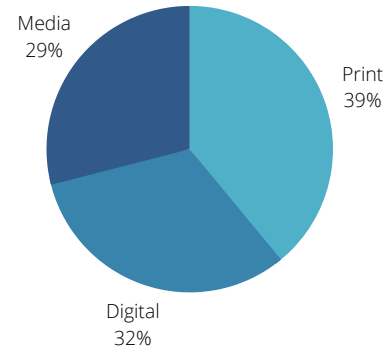

Key Statistics

437,721 physical items circulated

98,590 digital items circulated

63,537 digital resource sessions

12,515 active resident cardholders

244,901 in-person visits

74,943 website visits

Our Mission

The mission of the Pittsford Community Library is to connect our community with current, responsive, and diverse materials, events, and services curated by an expert staff. This dynamic combination provides a vibrant, inclusive hub for lifelong learning in a warm and welcoming environment.

30,692 information requests answered

5,921 public computer sessions

43,601 wireless sessions

12,094 participants at **739** events at PCL

5,726 social media and enews followers

Our Core Values

Education & Lifelong Learning

We value creating an environment that inspires connections, learning, and discovery for all.

Access & Intellectual Freedom

We value free and equitable access to diverse collections and services in support of intellectual freedom.

Service

We value cultivating an inclusive staff who are dedicated to knowledgeable, engaging, and compassionate service.

Collections

Collection Holdings

In response to community needs and interests, PCL provides a high-quality collection of books and other materials in a variety of formats. In 2022, PCL reported **235,920 items** in its print, media, and digital collections.

Collection & Resource Use

In 2022, **501,258 items** were borrowed, downloaded, or streamed. This includes books, movies, CDs, and all digital materials, from downloaded ebooks and database articles to streamed movies.

Budget

$1,497,377 operating budget