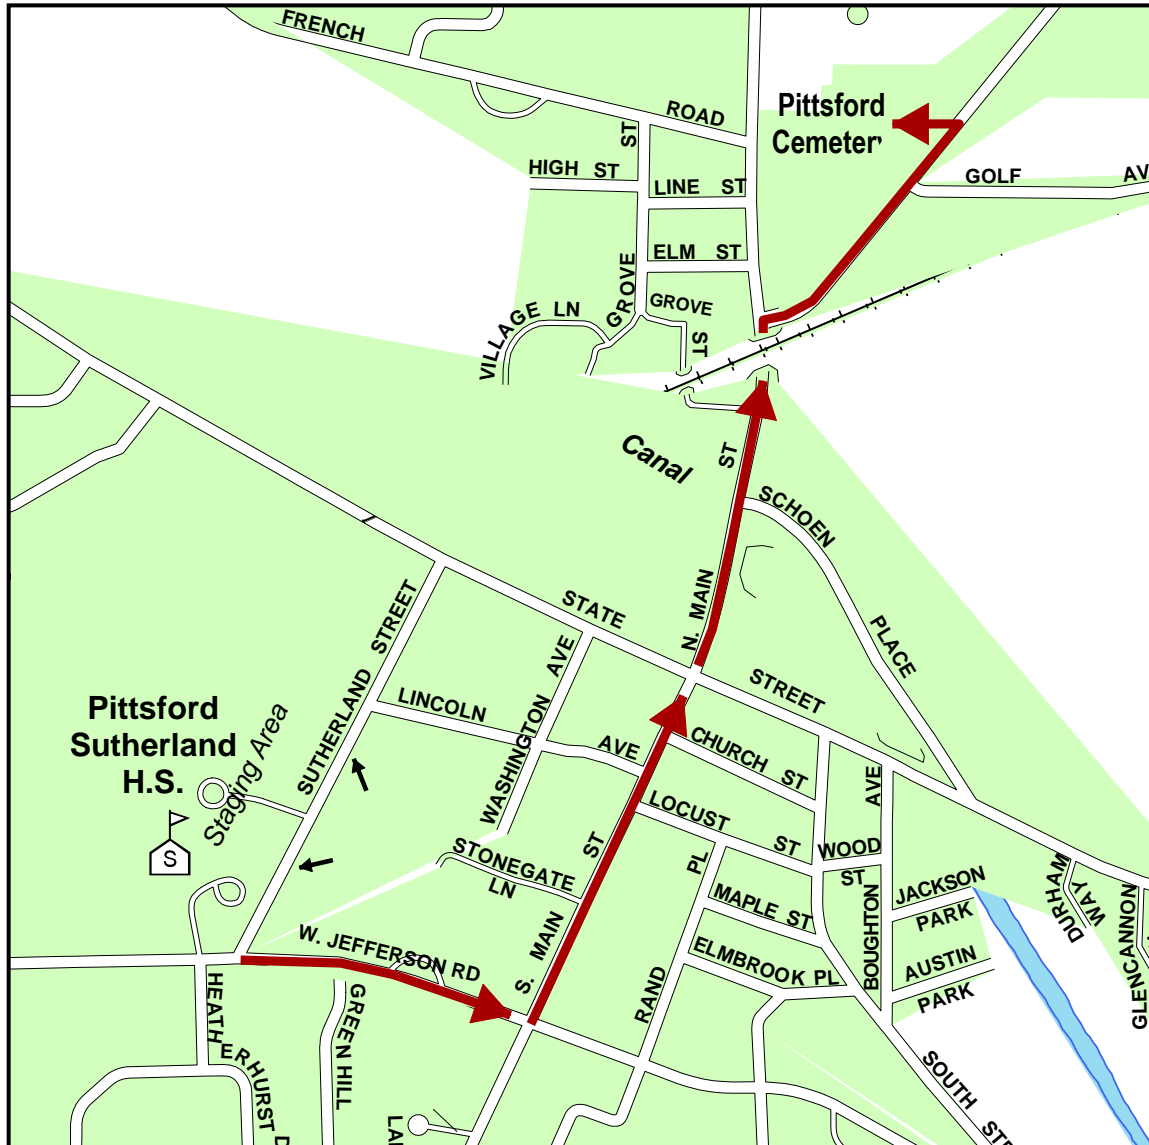

Memorial Day Parade and Ceremony PARADE ROUTE AND ROAD CLOSURE MAP

Barricade locations-Road closures 9:00am-11:00am

W. Jefferson Rd and S. Main St.
Locust St. at S. Main and South St.
Church St. at S. Main and South St.
Monroe Ave and North Main
State St. and North Main
Schoen Place and North Main
Washington Rd. and Golf Ave.
East Ave. at Elm St, Line St. and French Rd. (all three)

Parking Information

Please note that there will be no parking on Main Street between Jefferson Rd. and Washington St. from 6:00am-11:00am. Parking will be available in the Library Parking lot at 24 State St. and on side streets in the Village of Pittsford.