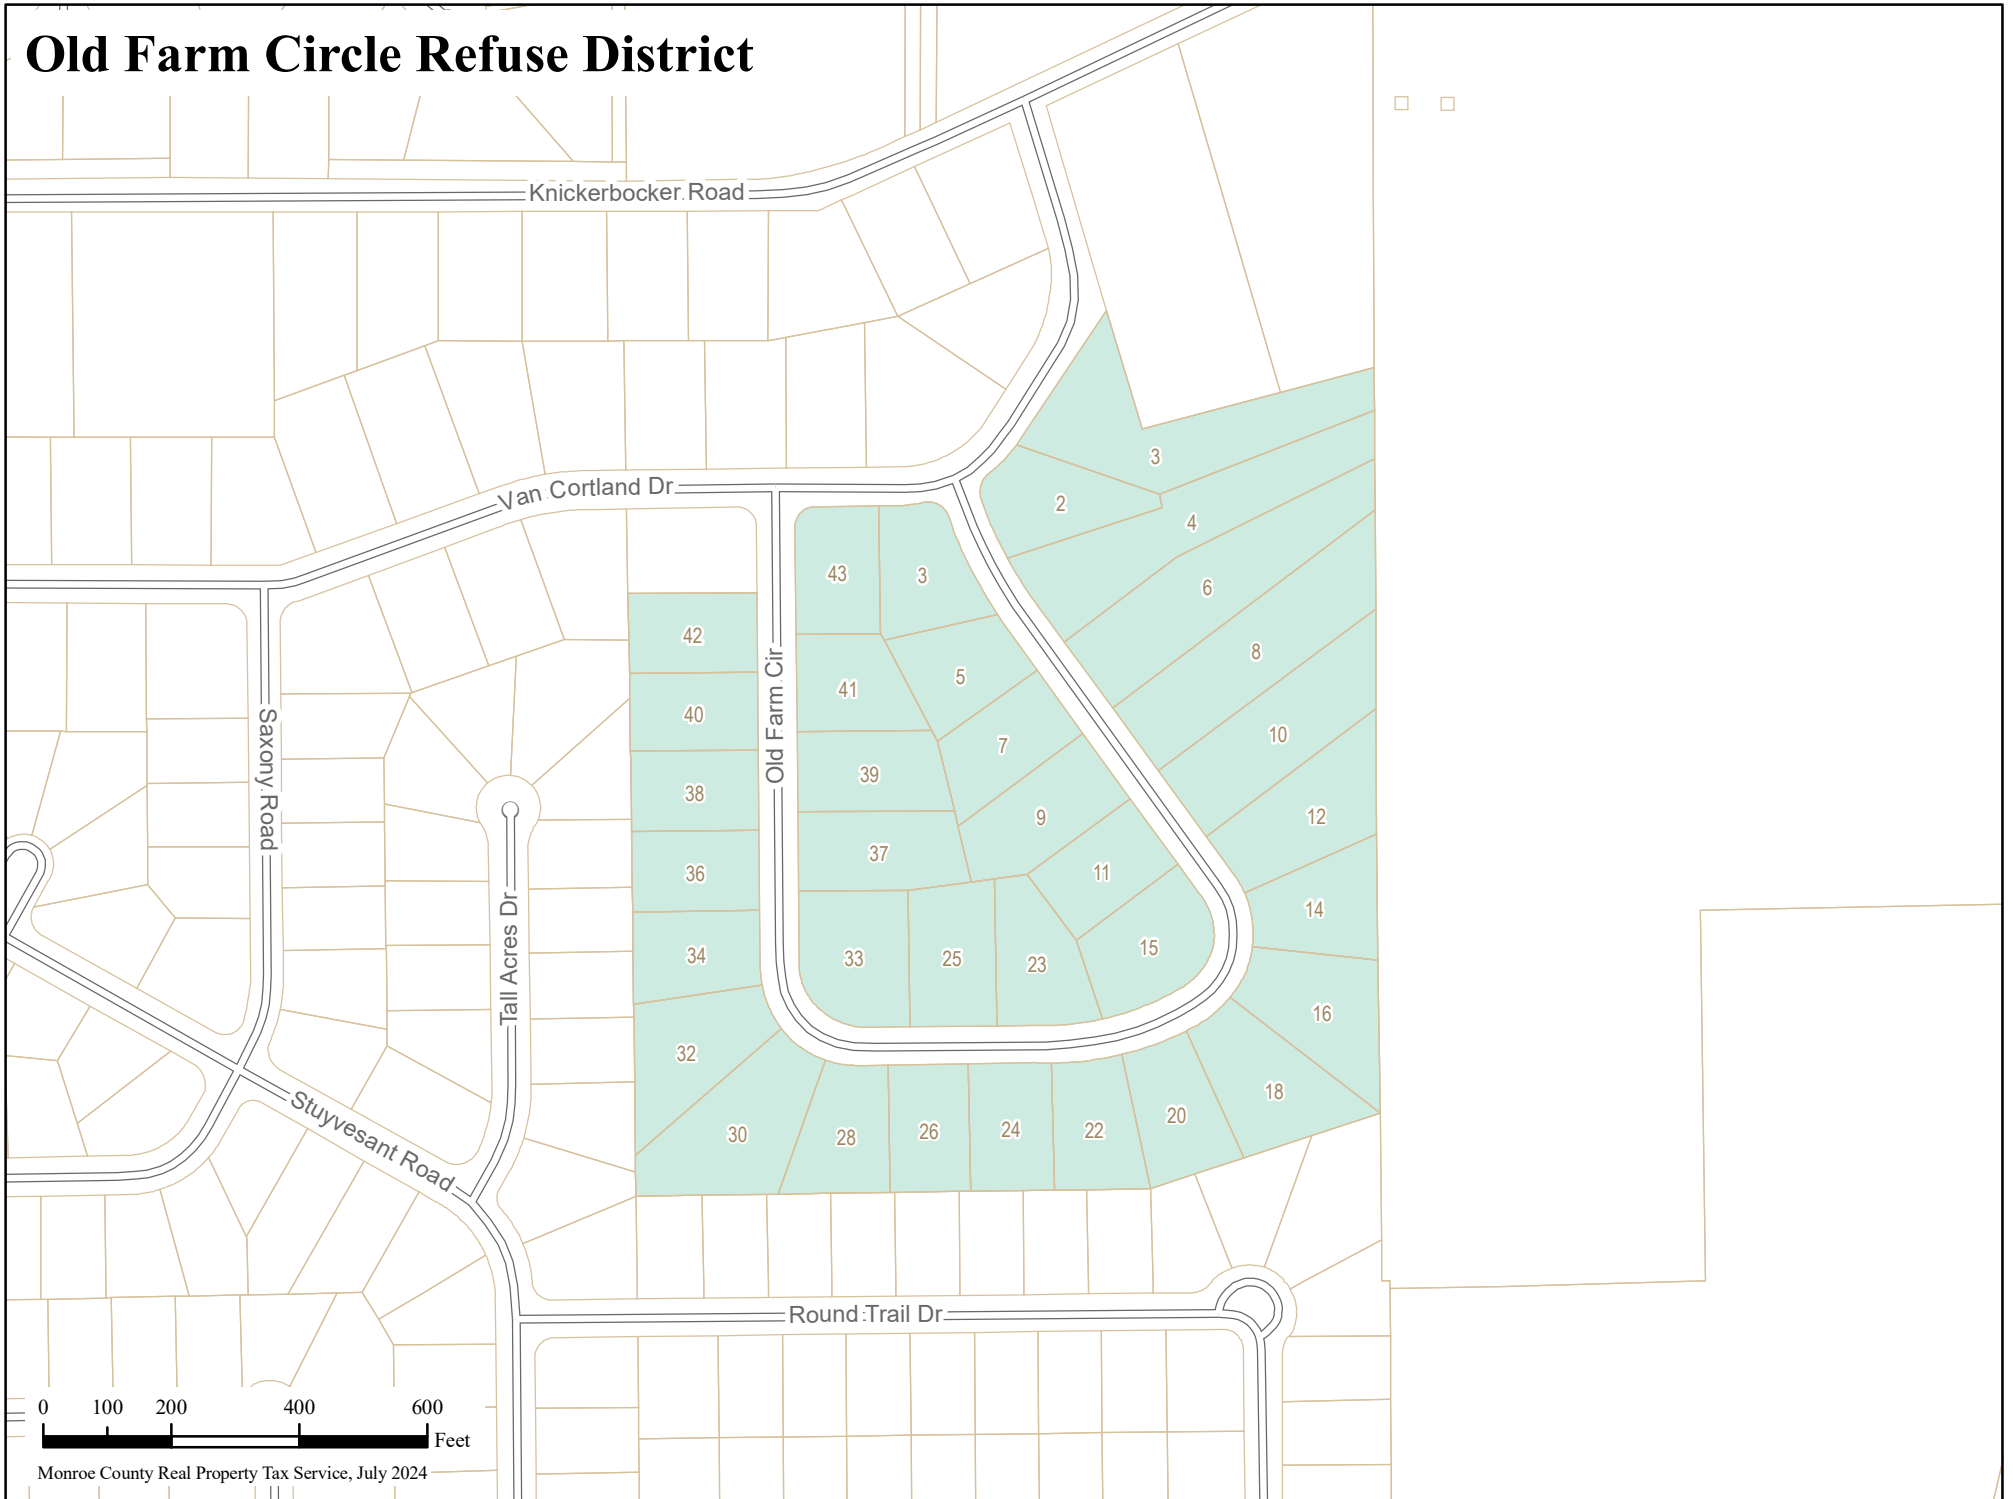

# Old Farm Circle Refuse District

Monroe County Real Property Tax Service, July 2024