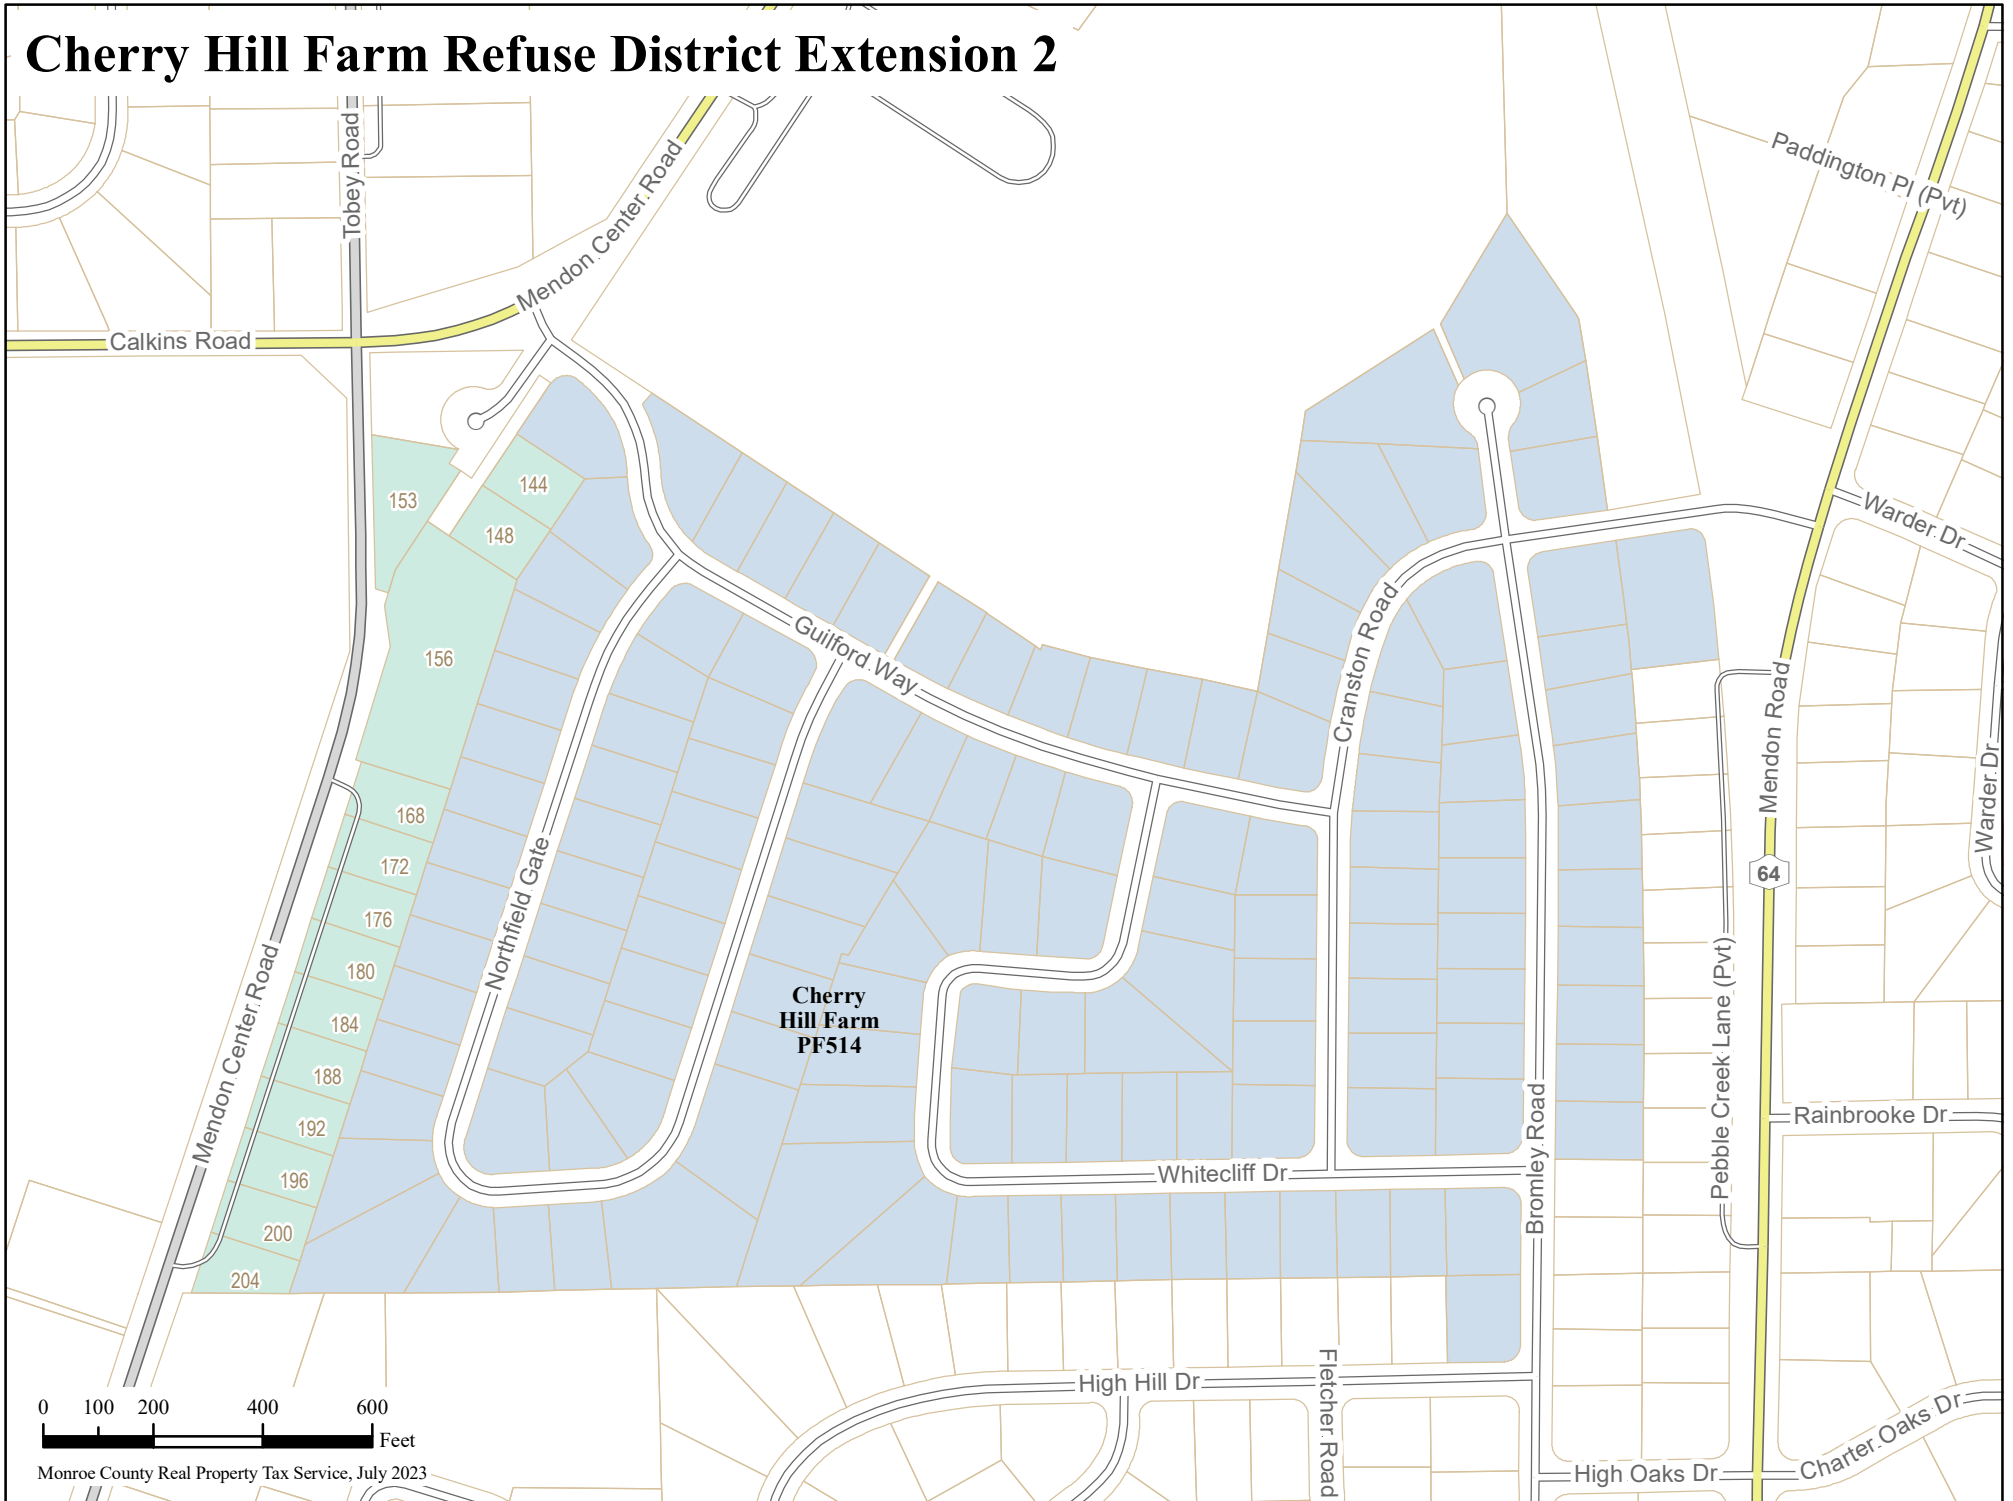

# Cherry Hill Farm Refuse District Extension 2

0 100 200 400 600 Feet

Monroe County Real Property Tax Service, July 2023