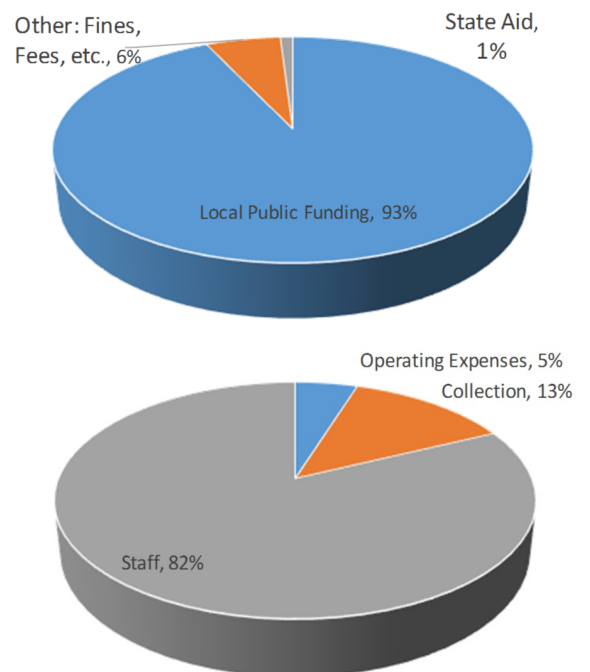

Pittsford Community Library Annual Report 2017

Usage

289,109

Library Visits

42,557

REFERENCE
TRANSACTIONS

17,440

Public Computer
Internet Sessions

505,799

TOTAL CIRCULATION

34,769

Website Visits

Holdings

166,762

Total Items

Programs

Total Attendance

19,384

Adult Attendance: 6,361

Family Attendance: 2,730

Teen Attendance: 1,223

Child Attendance: 9,070

Budget

24 State Street
Pittsford, New York 14534
(585) 248-6275