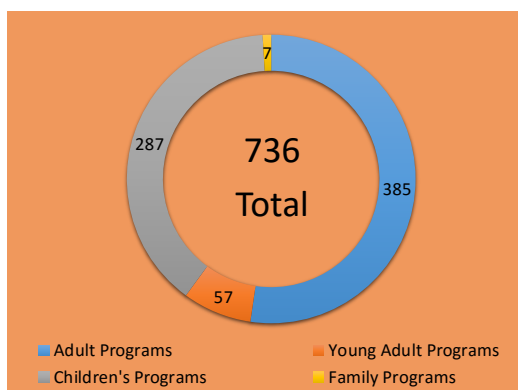

Pittsford Community Library Annual Report 2017

Usage

289,109

Library Visits

42,557

REFERENCE
TRANSACTIONS

17,440

Public Computer
Internet Sessions

505,799

TOTAL CIRCULATION

34,769

Website Visits

Holdings

166,762

Total Items

Programs

Total Attendance

19,384

Adult Attendance: 6,361

Family Attendance: 2,730

Teen Attendance: 1,223

Child Attendance: 9,070

Budget

24 State Street
Pittsford, New York 14534
(585) 248-6275