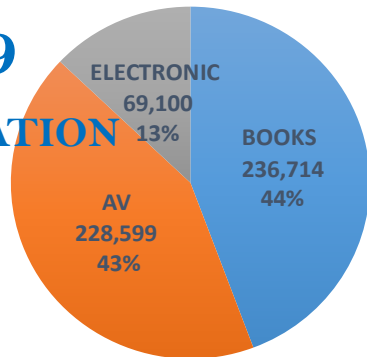

Pittsford Community Library Annual Report 2017

Usage

289,109

Library Visits

42,557

REFERENCE
TRANSACTIONS

17,440

Public Computer
Internet Sessions

505,799

TOTAL CIRCULATION

34,769

Website Visits

Holdings

166,762

Total Items

Programs