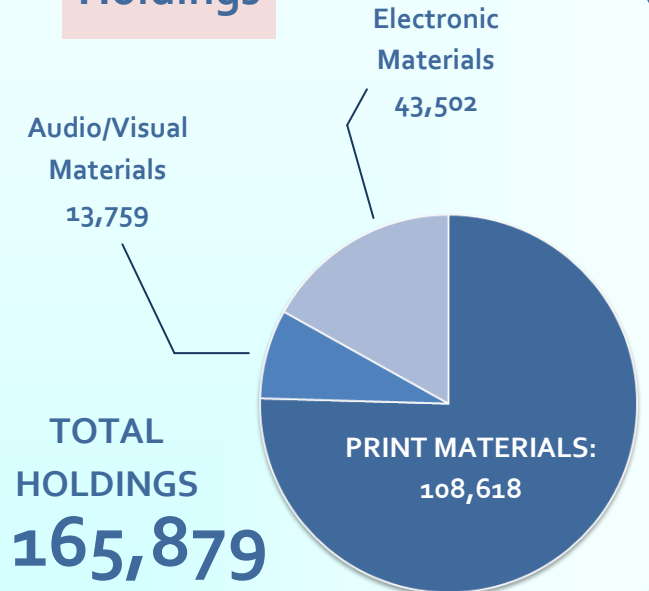

Pittsford Community Library

Annual Report 2016

Usage

271,156
Library Visits

40,321
REFERENCE
TRANSACTIONS

535,912
TOTAL CIRCULATION

VISITS TO WEBSITE
40,694

Public Computer
Internet Sessions:
18,034

Budget

Expenditures:

Holdings

Programs

17,853
TOTAL ATTENDANCE

Adult Attendance: 7,083

YA Attendance: 1,269

Child Attendance: 9,501

24 State Street
Pittsford NY, 14534
(585) 248-6275