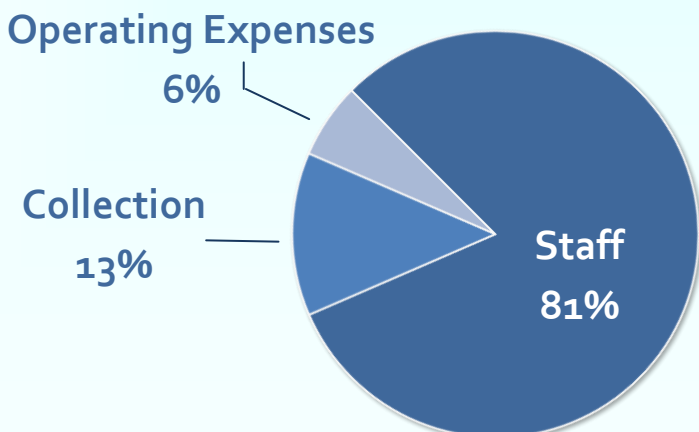

Expenditures: