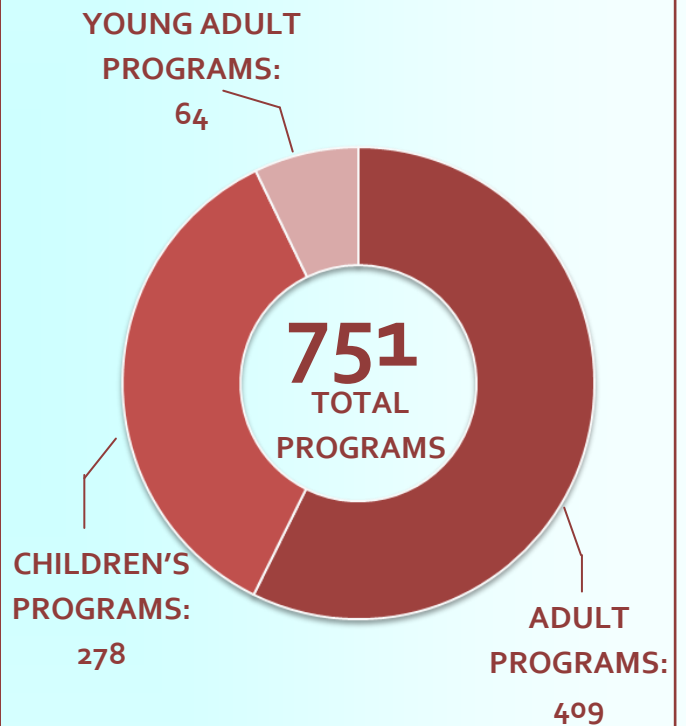

Programs

17,853
TOTAL ATTENDANCE

Adult Attendance: 7,083

YA Attendance: 1,269

Child Attendance: 9,501

24 State Street
Pittsford NY, 14534
(585) 248-6275