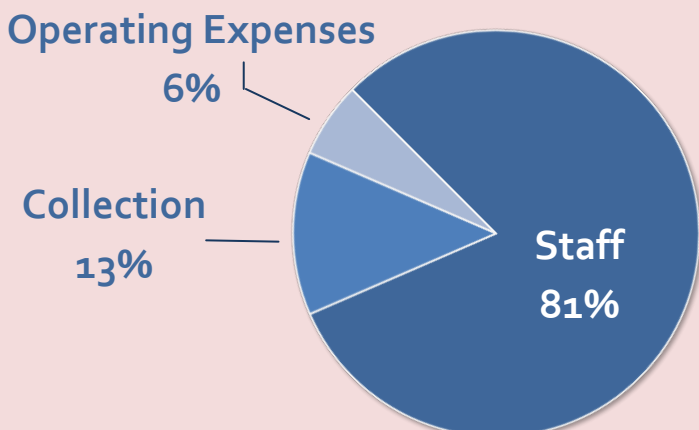

Pittsford Community Library

Annual Report 2015

Usage

280,948
Library Visits

41,481
REFERENCE
TRANSACTIONS

535,916
TOTAL CIRCULATION

VISITS TO WEBSITE
39,493

Public Computer
Internet Sessions:
20,430

Budget

Expenditures:

Holdings

Programs

16731
TOTAL ATTENDANCE

Adult Attendance: 6,939

YA Attendance: 1644

Child Attendance: 8148