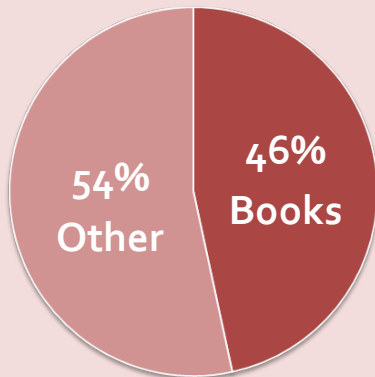

Pittsford Community Library

Annual Report 2015

Usage

280,948
Library Visits

41,481
REFERENCE
TRANSACTIONS

535,916
TOTAL CIRCULATION

VISITS TO WEBSITE
39,493

Public Computer
Internet Sessions:
20,430

Budget

Expenditures:

Holdings

Programs

16731
TOTAL ATTENDANCE

Adult Attendance: 6,939

YA Attendance: 1644

Child Attendance: 8148