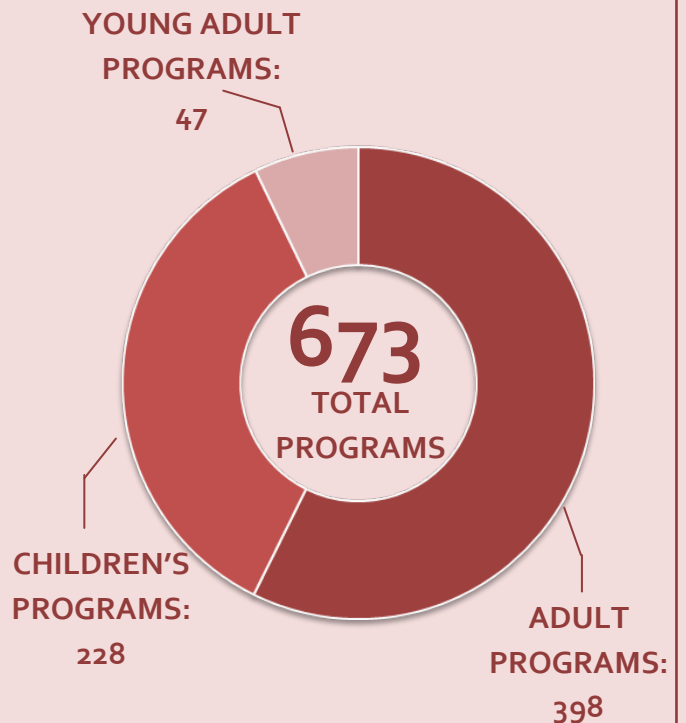

Pittsford Community Library

Annual Report 2015

Usage

280,948
Library Visits

41,481
REFERENCE
TRANSACTIONS

535,916
TOTAL CIRCULATION

VISITS TO WEBSITE
39,493

Public Computer
Internet Sessions:
20,430

Budget

Expenditures:

Holdings

Programs

16731
TOTAL ATTENDANCE

Adult Attendance: 6,939

YA Attendance: 1644

Child Attendance: 8148