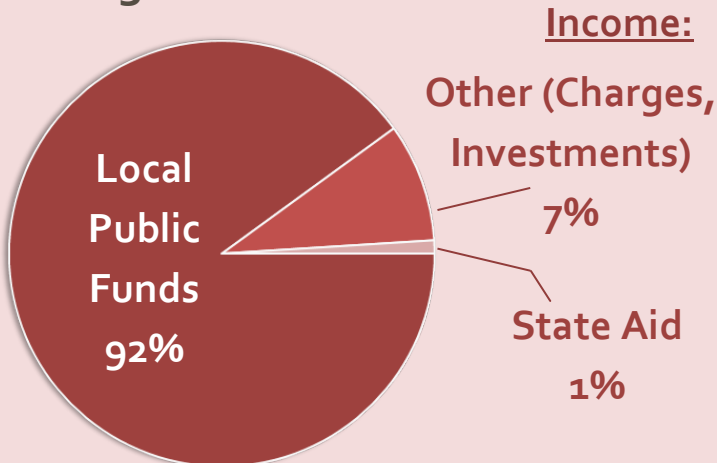

Pittsford Community Library

Annual Report 2015

Usage

280,948
Library Visits

41,481
REFERENCE
TRANSACTIONS

535,916
TOTAL CIRCULATION

VISITS TO WEBSITE
39,493

Public Computer
Internet Sessions:
20,430

Budget

Expenditures:

Holdings

Programs

16731
TOTAL ATTENDANCE

Adult Attendance: 6,939

YA Attendance: 1644

Child Attendance: 8148