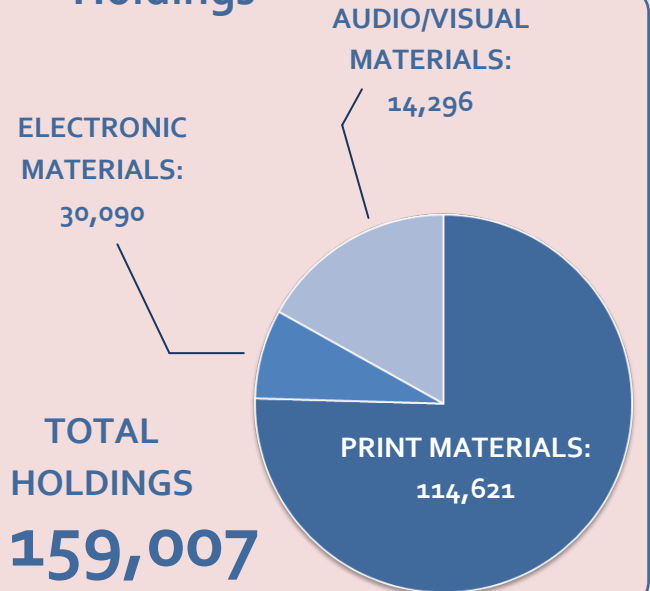

Pittsford Community Library

Annual Report 2015

Usage

280,948
Library Visits

41,481
REFERENCE
TRANSACTIONS

535,916
TOTAL CIRCULATION

VISITS TO WEBSITE
39,493

Public Computer
Internet Sessions:
20,430

Budget

Expenditures:

Holdings

Programs

16731
TOTAL ATTENDANCE

Adult Attendance: 6,939

YA Attendance: 1644

Child Attendance: 8148