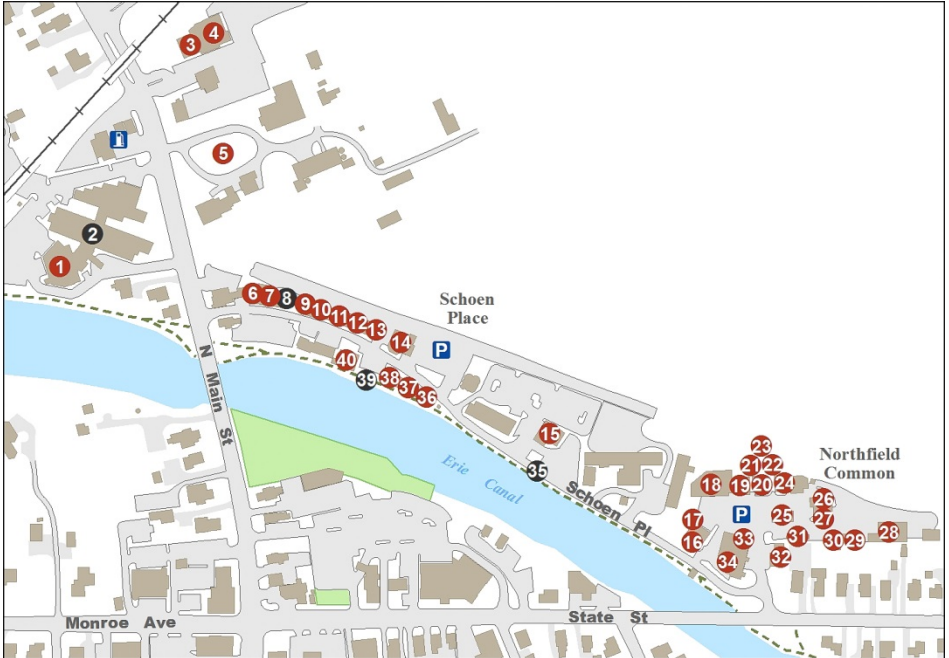

- (27) SJ's Village Boutique

- (11) (Space Available)
- (14) (Space Available)
- (21) (Space Available)
- (24) (Space Available)
- (31) (Space Available)

ATTRACTIONS

- (6) William A. Carpenter Park at Port of Pittsford

HISTORIC LANDMARKS

- (17) Phoenix Hotel, c. 1806
- (1) The Little House Museum, c. 1819
- (5) Veteran's Memorial

LODGING

- (4) Canal Lamp Inn (Bed & Breakfast)

MUNICIPAL FACILITIES

- (12) Pittsford Community Library
- (32) Pittsford Town Hall
- (3) Village Hall

ERIE CANAL

Schoen Place • Northfield Common • N. Main Street

DINING

- (40) Aladdin's Natural Eatery
- (19) Dolce Cupcakery
- (1) Erie Grill
- (4) Jojo's American Bistro
- (34) Label 7
- (37) Lock 32 Brewing Company
- (32) Olives Greek Taverna
- (5) Pittsford Farms Dairy
- (3) Pittsford Pub
- (11) Simply Crêpes
- (14) Village Coal Tower Restaurant

ATTRACTIONS

- (35) Erie Canal Towpath

ENTERTAINMENT

- (39) 'Sam Patch' Packet Boat
- (8) Towpath Bike Rental

LODGING

- (2) Del Monte Lodge

MONROE AVENUE

Pittsford Plaza • Colony Plaza • Spring House Commons