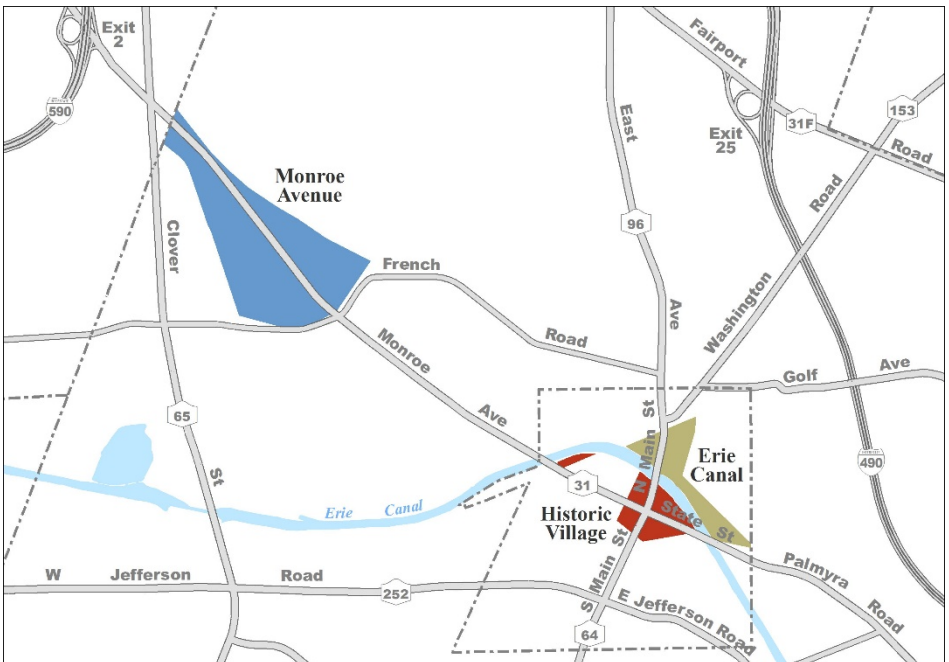

DISCOVER PITTSFORD

Preserving the past, pioneering the future

Pittsford Town Hall, 11 S. Main Street, Pittsford, NY 14534
(585) 248-6200

Updated June 2018

HISTORIC VILLAGE

Main Street • State Street

DINING

- (31) Hicks & McCarthy
- (11) Hungry's Grill
- (23) Panther Pit
- (13) Pontillo's Pizza
- (14) Starbucks
- (37) The Kitchen
- (36) The Lounge
- (10) Thirsty's
- (18) Village Bakery & Café
- (22) Yotality Frozen Yogurt

- (26) One Jane
- (28) Pittsford Florist
- (32) Rocky Greco's
- (30) SJ's Village Boutique
- (2) Talbots
- (19) (Space Available)
- (24) (Space Available)
- (37) (Space Available)

ATTRACTIONS

- (12) Copper Beach Park
- (8) William A. Carpenter Park at Port of Pittsford

ATTRACTIONS

- (35) Erie Canal Towpath

ENTERTAINMENT

- (39) 'Sam Patch' Packet Boat
- (8) Towpath Bike Rental

LODGING

- (2) Del Monte Lodge

MONROE AVENUE

Pittsford Plaza • Colony Plaza • Spring House Commons