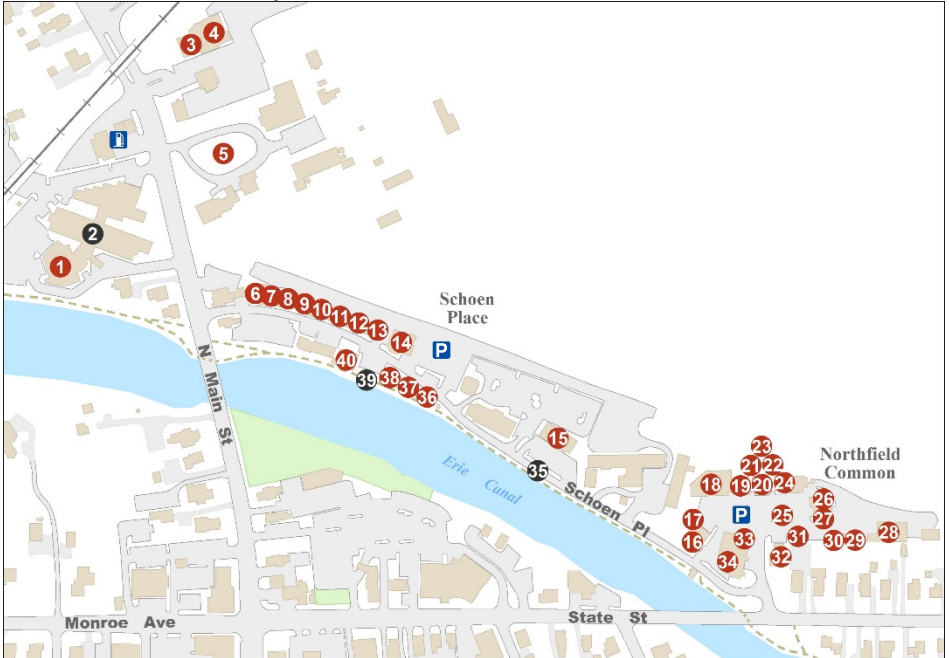

- (26) One Jane
- (28) Pittsford Florist
- (32) Rocky Greco's
- (30) SJ's Village Boutique
- (2) Talbots
- (19) (Space Available)
- (24) (Space Available)
- (37) (Space Available)

ATTRACTIONS

- (12) Copper Beach Park
- (8) William A. Carpenter Park at Port of Pittsford

HISTORIC LANDMARKS

- (20) Phoenix Hotel, c. 1806
- (3) The Little House Museum, c. 1819
- (7) Veteran's Memorial

LODGING

- (6) Canal Lamp Inn (Bed & Breakfast)

MUNICIPAL FACILITIES

- (15) Pittsford Community Library
- (35) Pittsford Town Hall
- (5) Village Hall

ERIE CANAL

Schoen Place • Northfield Common • N. Main Street

DINING

- (40) Aladdin's Natural Eatery
- (19) Dolce Cupcakery
- (1) Erie Grill
- (4) Jojo's American Bistro
- (34) Label 7
- (37) Lock 32 Brewing Company
- (32) Olives Greek Taverna
- (5) Pittsford Farms Dairy
- (3) Pittsford Pub
- (11) Simply Crêpes
- (10) Soul Juicin
- (14) Village Coal Tower Restaurant

ATTRACTIONS

- (35) Erie Canal Towpath

ENTERTAINMENT

- (39) 'Sam Patch' Packet Boat
- (8) Towpath Bike Rental

LODGING

- (2) Del Monte Lodge

MONROE AVENUE

Pittsford Plaza • Colony Plaza • Spring House Commons