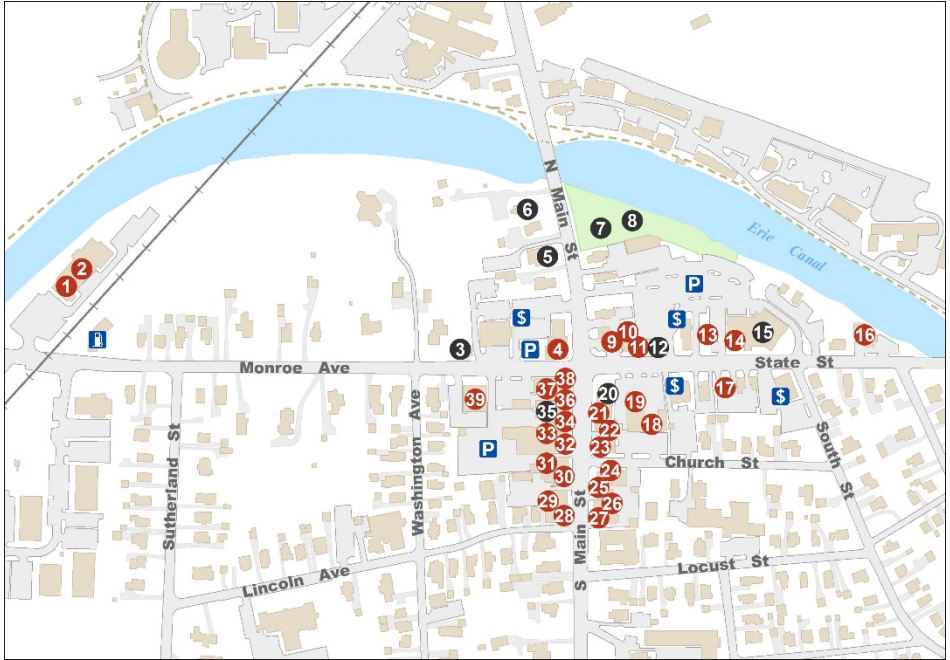

DISCOVER PITTSFORD

Preserving the past, pioneering the future

Pittsford Town Hall, 11 S. Main Street, Pittsford, NY 14534
(585) 248-6200

Updated June 2018

HISTORIC VILLAGE

Main Street • State Street

DINING

- (31) Hicks & McCarthy
- (11) Hungry's Grill
- (23) Panther Pit
- (13) Pontillo's Pizza
- (14) Starbucks
- (37) The Kitchen
- (36) The Lounge
- (10) Thirsty's
- (18) Village Bakery & Café
- (22) Yotality Frozen Yogurt

- (26) One Jane
- (28) Pittsford Florist
- (32) Rocky Greco's
- (30) SJ's Village Boutique
- (2) Talbots
- (19) (Space Available)
- (24) (Space Available)
- (37) (Space Available)

ATTRACTIONS

- (12) Copper Beach Park
- (8) William A. Carpenter Park at Port of Pittsford

ATTRACTIONS

- (35) Erie Canal Towpath

ENTERTAINMENT

- (39) 'Sam Patch' Packet Boat
- (8) Towpath Bike Rental

LODGING

- (2) Del Monte Lodge

MONROE AVENUE

Pittsford Plaza • Colony Plaza • Spring House Commons

ATTRACTIONS

- (79) Lock 62 Canal Park
- (80) Canal Lock 62

ENTERTAINMENT

- (21) Bounce-It-Out
- (54) Color Me Mine
- (56) Pittsford Cinema 9
- (17) Taylor's Nightclub

MEDICAL

- (30) UR Medicine Urgent Care