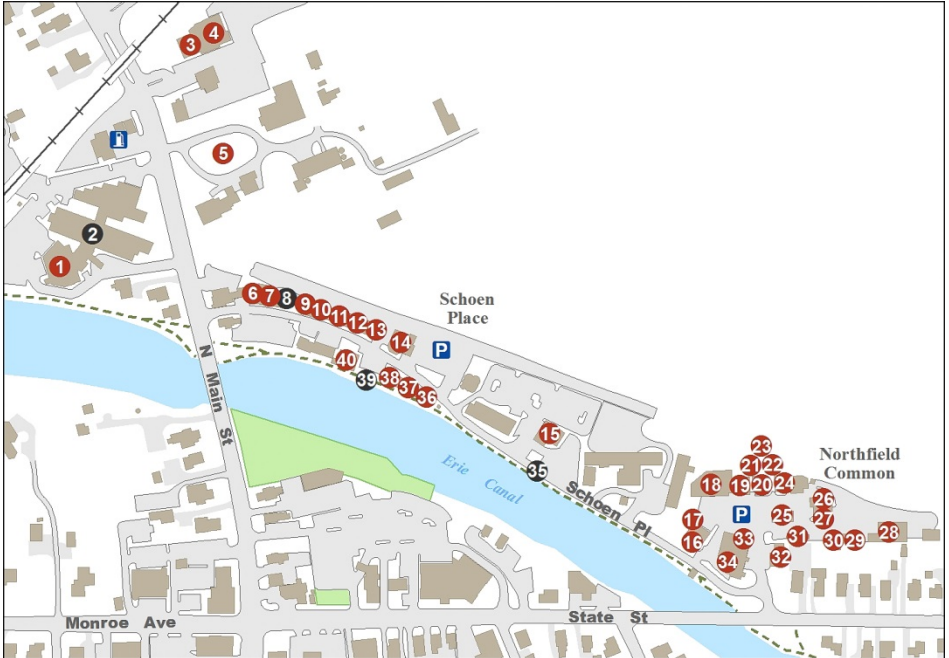

# ERIE CANAL

Schoen Place • Northfield Common • N. Main Street

## ATTRACTIONS

- (35) Erie Canal Towpath

## ATTRACTIONS

- (79) Canal Lock 62