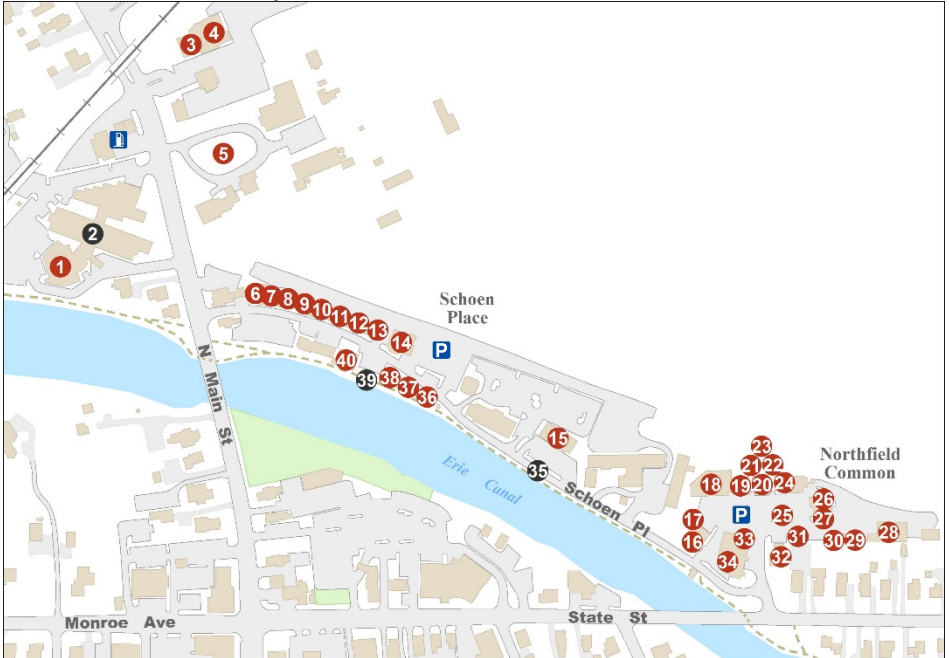

- (26) One Jane
- (28) Pittsford Florist
- (32) Rocky Greco's
- (30) SJ's Village Boutique
- (2) Talbots
- (19) (Space Available)
- (24) (Space Available)
- (37) (Space Available)

ATTRACTIONS

- (12) Copper Beach Park
- (8) William A. Carpenter Park at Port of Pittsford

HISTORIC LANDMARKS

- (20) Phoenix Hotel, c. 1806
- (3) The Little House Museum, c. 1819
- (7) Veteran's Monument

LODGING

- (6) Canal Lamp Inn (Bed & Breakfast)

MUNICIPAL FACILITIES

- (15) Pittsford Community Library
- (35) Pittsford Town Hall
- (5) Village Hall

ERIE CANAL

Schoen Place • Northfield Common • N. Main Street

DINING

- (40) Aladdin's Natural Eatery
- (19) Dolce Cupcakery
- (1) Erie Grill
- (4) Jojo's American Bistro
- (34) Label 7
- (37) Lock 32 Brewing Company
- (32) Olives Greek Taverna
- (5) Pittsford Farms Dairy
- (3) Pittsford Pub
- (11) Simply Crêpes
- (10) Soul Juicin
- (14) Village Coal Tower Restaurant

ATTRACTIONS

- (35) Erie Canal Towpath

ENTERTAINMENT

- (39) 'Sam Patch' Packet Boat
- (8) Towpath Bike Rental

LODGING

- (2) Del Monte Lodge

MONROE AVENUE

Pittsford Plaza • Colony Plaza • Spring House Commons