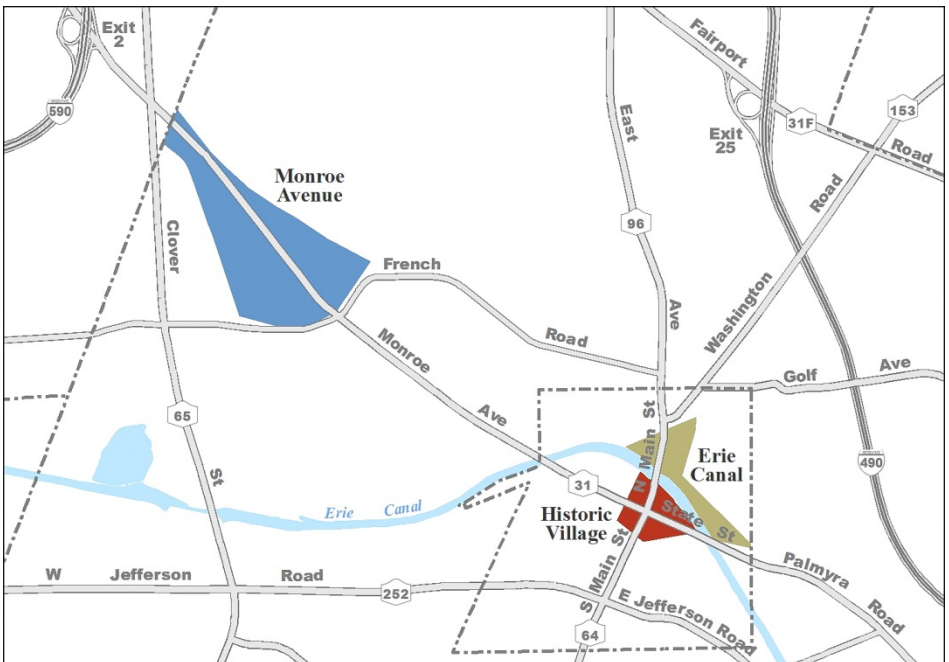

DISCOVER PITTSFORD

Preserving the past, pioneering the future

Pittsford Town Hall, 11 S. Main Street, Pittsford, NY 14534
(585) 248-6200

Updated Sept. 2016