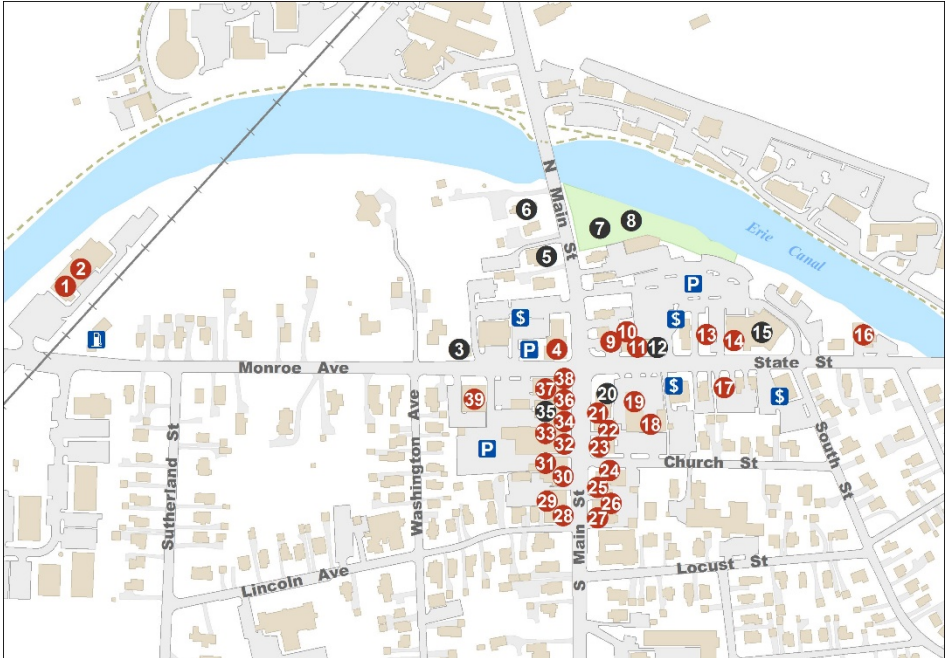

DISCOVER PITTSFORD

Preserving the past, pioneering the future

Pittsford Town Hall, 11 S. Main Street, Pittsford, NY 14534
(585) 248-6200

Updated July 2018

HISTORIC VILLAGE

Main Street • Monroe Avenue • State Street

- (26) One Jane
- (28) Pittsford Florist
- (32) Rocky Greco's
- (30) SJ's Village Boutique
- (2) Talbots
- (19) (Space Available)
- (24) (Space Available)
- (37) (Space Available)

ATTRACTIONS

- (12) Copper Beach Park
- (8) William A. Carpenter Park at Port of Pittsford

ATTRACTIONS

- (35) Erie Canal Towpath

ENTERTAINMENT

- (39) 'Sam Patch' Packet Boat
- (8) Towpath Bike Rental

LODGING

- (2) Del Monte Lodge

MONROE AVENUE

Pittsford Plaza • Colony Plaza • Spring House Commons

ATTRACTIONS

- (79) Lock 62 Canal Park
- (80) Canal Lock 62

ENTERTAINMENT

- (21) Bounce-It-Out
- (54) Color Me Mine
- (56) Pittsford Cinema 9
- (17) Taylor's Nightclub

MEDICAL

- (30) UR Medicine Urgent Care