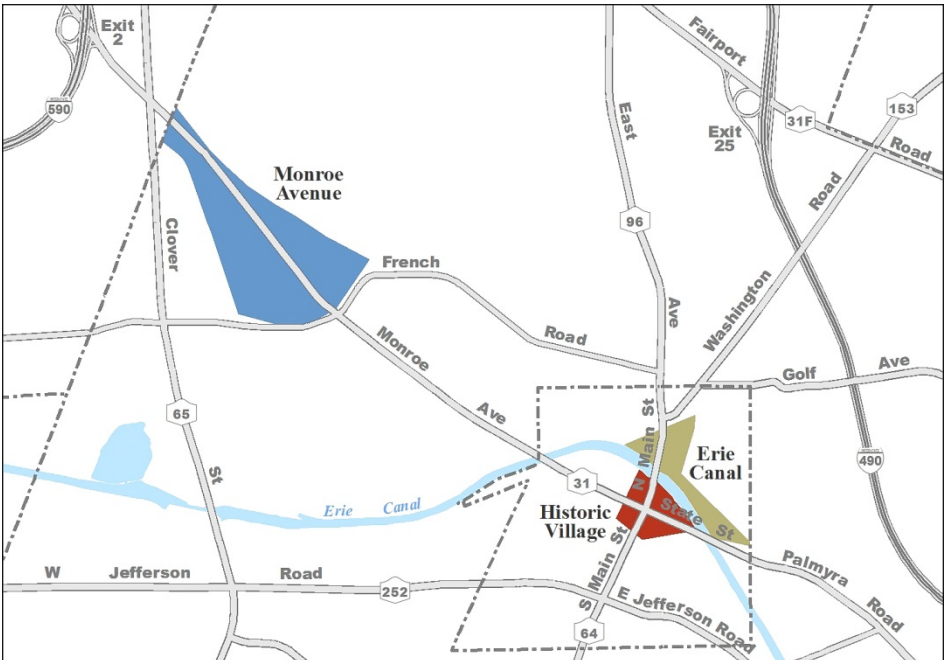

DISCOVER PITTSFORD

Preserving the past, pioneering the future

Pittsford Town Hall, 11 S. Main Street, Pittsford, NY 14534
(585) 248-6200

Updated July 2017

HISTORIC VILLAGE

Main Street • State Street

DINING

- (28) Hicks & McCarthy
- (9) Hungry's Grill
- (20) Panther Pit
- (10) Pontillo's Pizza
- (16) Starbucks
- (34) The Kitchen
- (33) The Lounge
- (8) Thirsty's
- (15) Village Bakery & Café
- (19) Yotality Frozen Yogurt

- (27) SJ's Village Boutique

- (11) (Space Available)
- (14) (Space Available)
- (21) (Space Available)
- (24) (Space Available)
- (31) (Space Available)

ATTRACTIONS

- (6) William A. Carpenter Park at Port of Pittsford

ATTRACTIONS

- (35) Erie Canal Towpath

ENTERTAINMENT

- (39) 'Sam Patch' Packet Boat
- (8) Towpath Bike Rental

LODGING

- (2) Del Monte Lodge

MONROE AVENUE

Pittsford Plaza • Colony Plaza • Spring House Commons