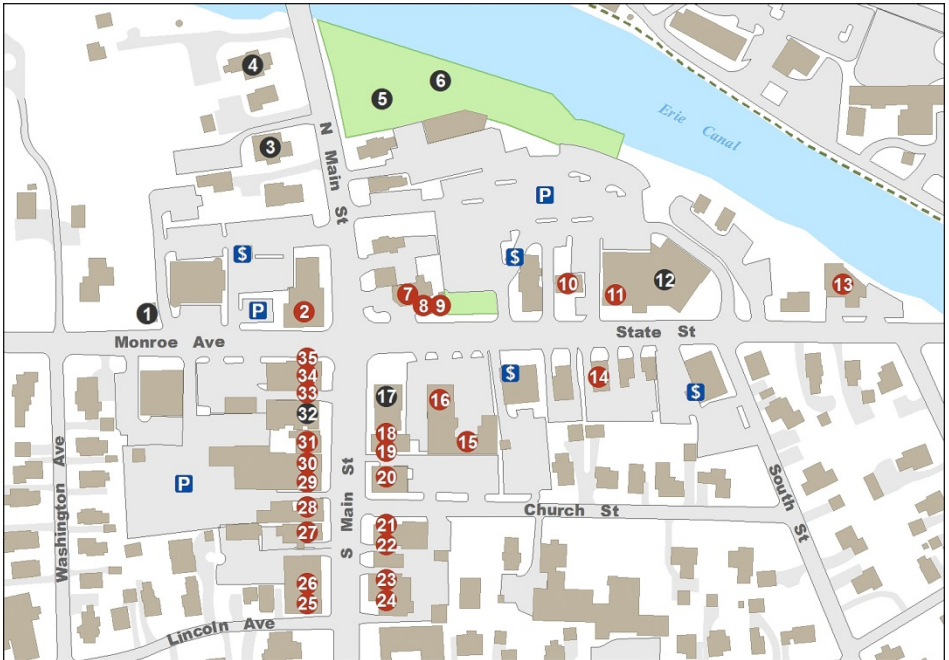

# HISTORIC VILLAGE

Main Street • State Street

- (38) The Game Gamut
- (20) The Map Shop
- (13) The Yarne Source
- (23) Top Notch Monogramming
- (12) Tru Salon
- (6) Via Girasole Gourmet
- (15) Victor Furniture
- (10) WellBEING
- (16) (Space Available)
- (17) (Space Available)
- (25) (Space Available)
- (26) (Space Available)
- (31) (Space Available)
- (33) (Space Available)

## ATTRACTIONS

- (35) Erie Canal Towpath

## ATTRACTIONS

- (79) Canal Lock 62