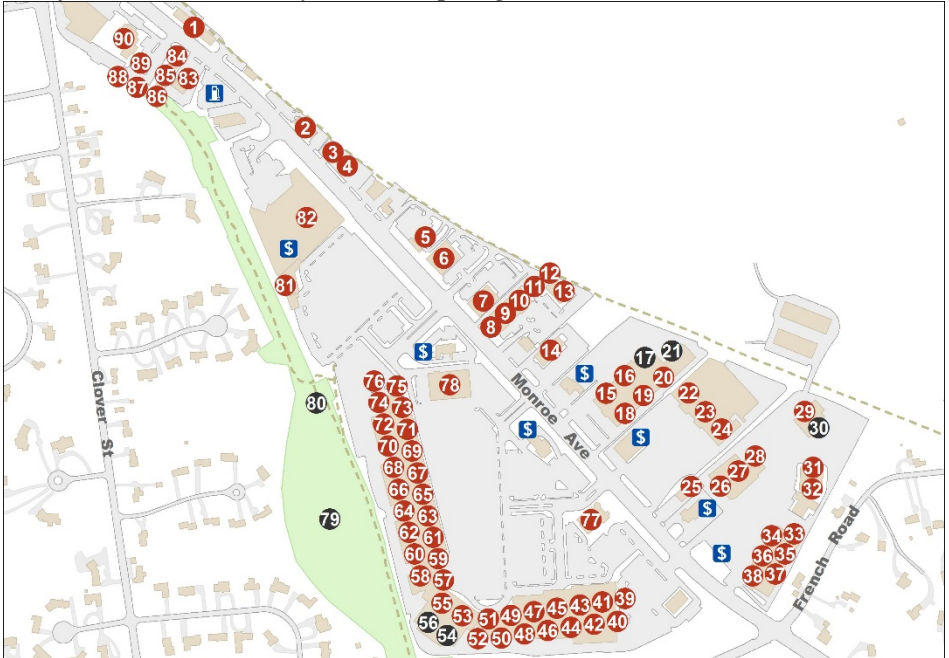

- (21) Rosolino's Custom Tailor
- (29) Second Hand Rose
- (30) See Spot Think! Dog Training
- (20) The Map Shop
- (23) Top Notch Monogramming
- (12) Tru Salon
- (6) Via Girasole Gourmet
- (15) Victor Furniture
- (16) (Space Available)
- (17) (Space Available)
- (25) (Space Available)
- (26) (Space Available)
- (31) (Space Available)
- (38) (Space Available)

ATTRACTIONS

- (35) Erie Canal Towpath

ENTERTAINMENT

- (39) 'Sam Patch' Packet Boat
- (8) Towpath Bike Rental

LODGING

- (2) Del Monte Lodge

MONROE AVENUE

Pittsford Plaza • Colony Plaza • Spring House Commons

DINING

- (76) Applebee's
- (53) Benucci's
- (49) Black & Blue Steak & Crab
- (77) Cheesecake Factory
- (45) Chipotle Mexican Grill
- (60) Root 31 Café & Eatery
- (59) Finger Lakes Coffee Roasters
- (75) Five Guys Burgers & Fries
- (55) Hoopla! Frozen Yogurt
- (14) McDonald's Restaurant
- (13) Moe's Southwest Grill
- (90) Monroe's Restaurant & Bar
- (7) Next Door Bar & Grill
- (36) Pizzeria Favo
- (50) Plum Garden
- (27) Subway
- (33) Via Mina
- (81) The Burger Bar by Wegmans
- (5) Wendy's
- (18) (Space Available)