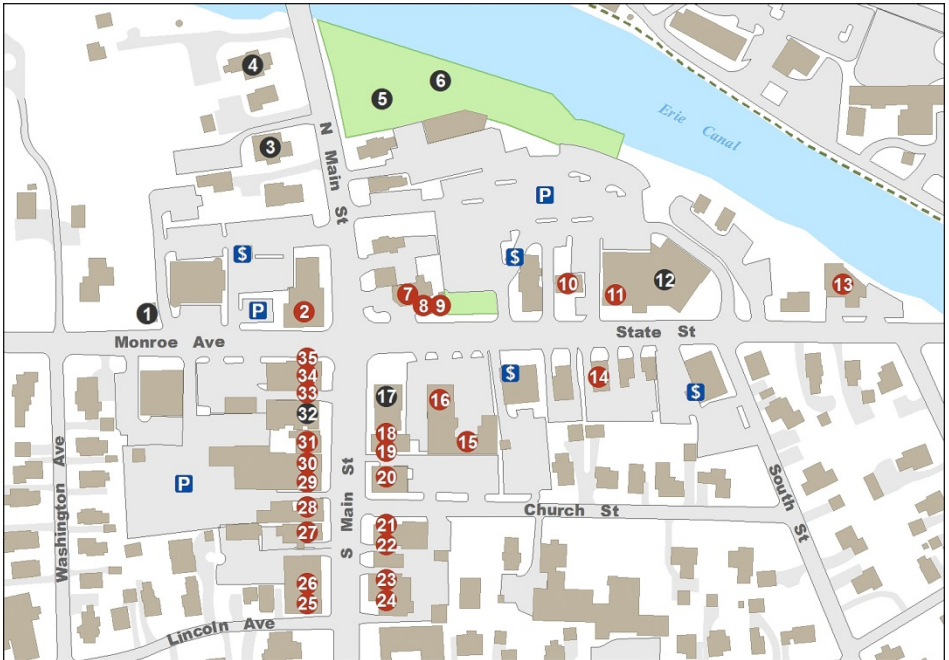

DISCOVER PITTSFORD

Preserving the past, pioneering the future

Pittsford Town Hall, 11 S. Main Street, Pittsford, NY 14534
(585) 248-6200

Updated July 2017

HISTORIC VILLAGE

Main Street • State Street

DINING

- (28) Hicks & McCarthy
- (9) Hungry's Grill
- (20) Panther Pit
- (10) Pontillo's Pizza
- (16) Starbucks
- (34) The Kitchen
- (33) The Lounge
- (8) Thirsty's
- (15) Village Bakery & Café
- (19) Yotality Frozen Yogurt

- (27) SJ's Village Boutique

- (11) (Space Available)
- (14) (Space Available)
- (21) (Space Available)
- (24) (Space Available)
- (31) (Space Available)

ATTRACTIONS

- (6) William A. Carpenter Park at Port of Pittsford

ATTRACTIONS

- (35) Erie Canal Towpath

ENTERTAINMENT

- (39) 'Sam Patch' Packet Boat
- (8) Towpath Bike Rental

LODGING

- (2) Del Monte Lodge

MONROE AVENUE

Pittsford Plaza • Colony Plaza • Spring House Commons

ATTRACTIONS

- (79) Canal Lock 62

ENTERTAINMENT

- (21) Bounce-It-Out
- (54) Color Me Mine
- (56) Pittsford Cinema 9
- (17) Taylor's Nightclub

MEDICAL

- (30) UR Medicine Urgent Care