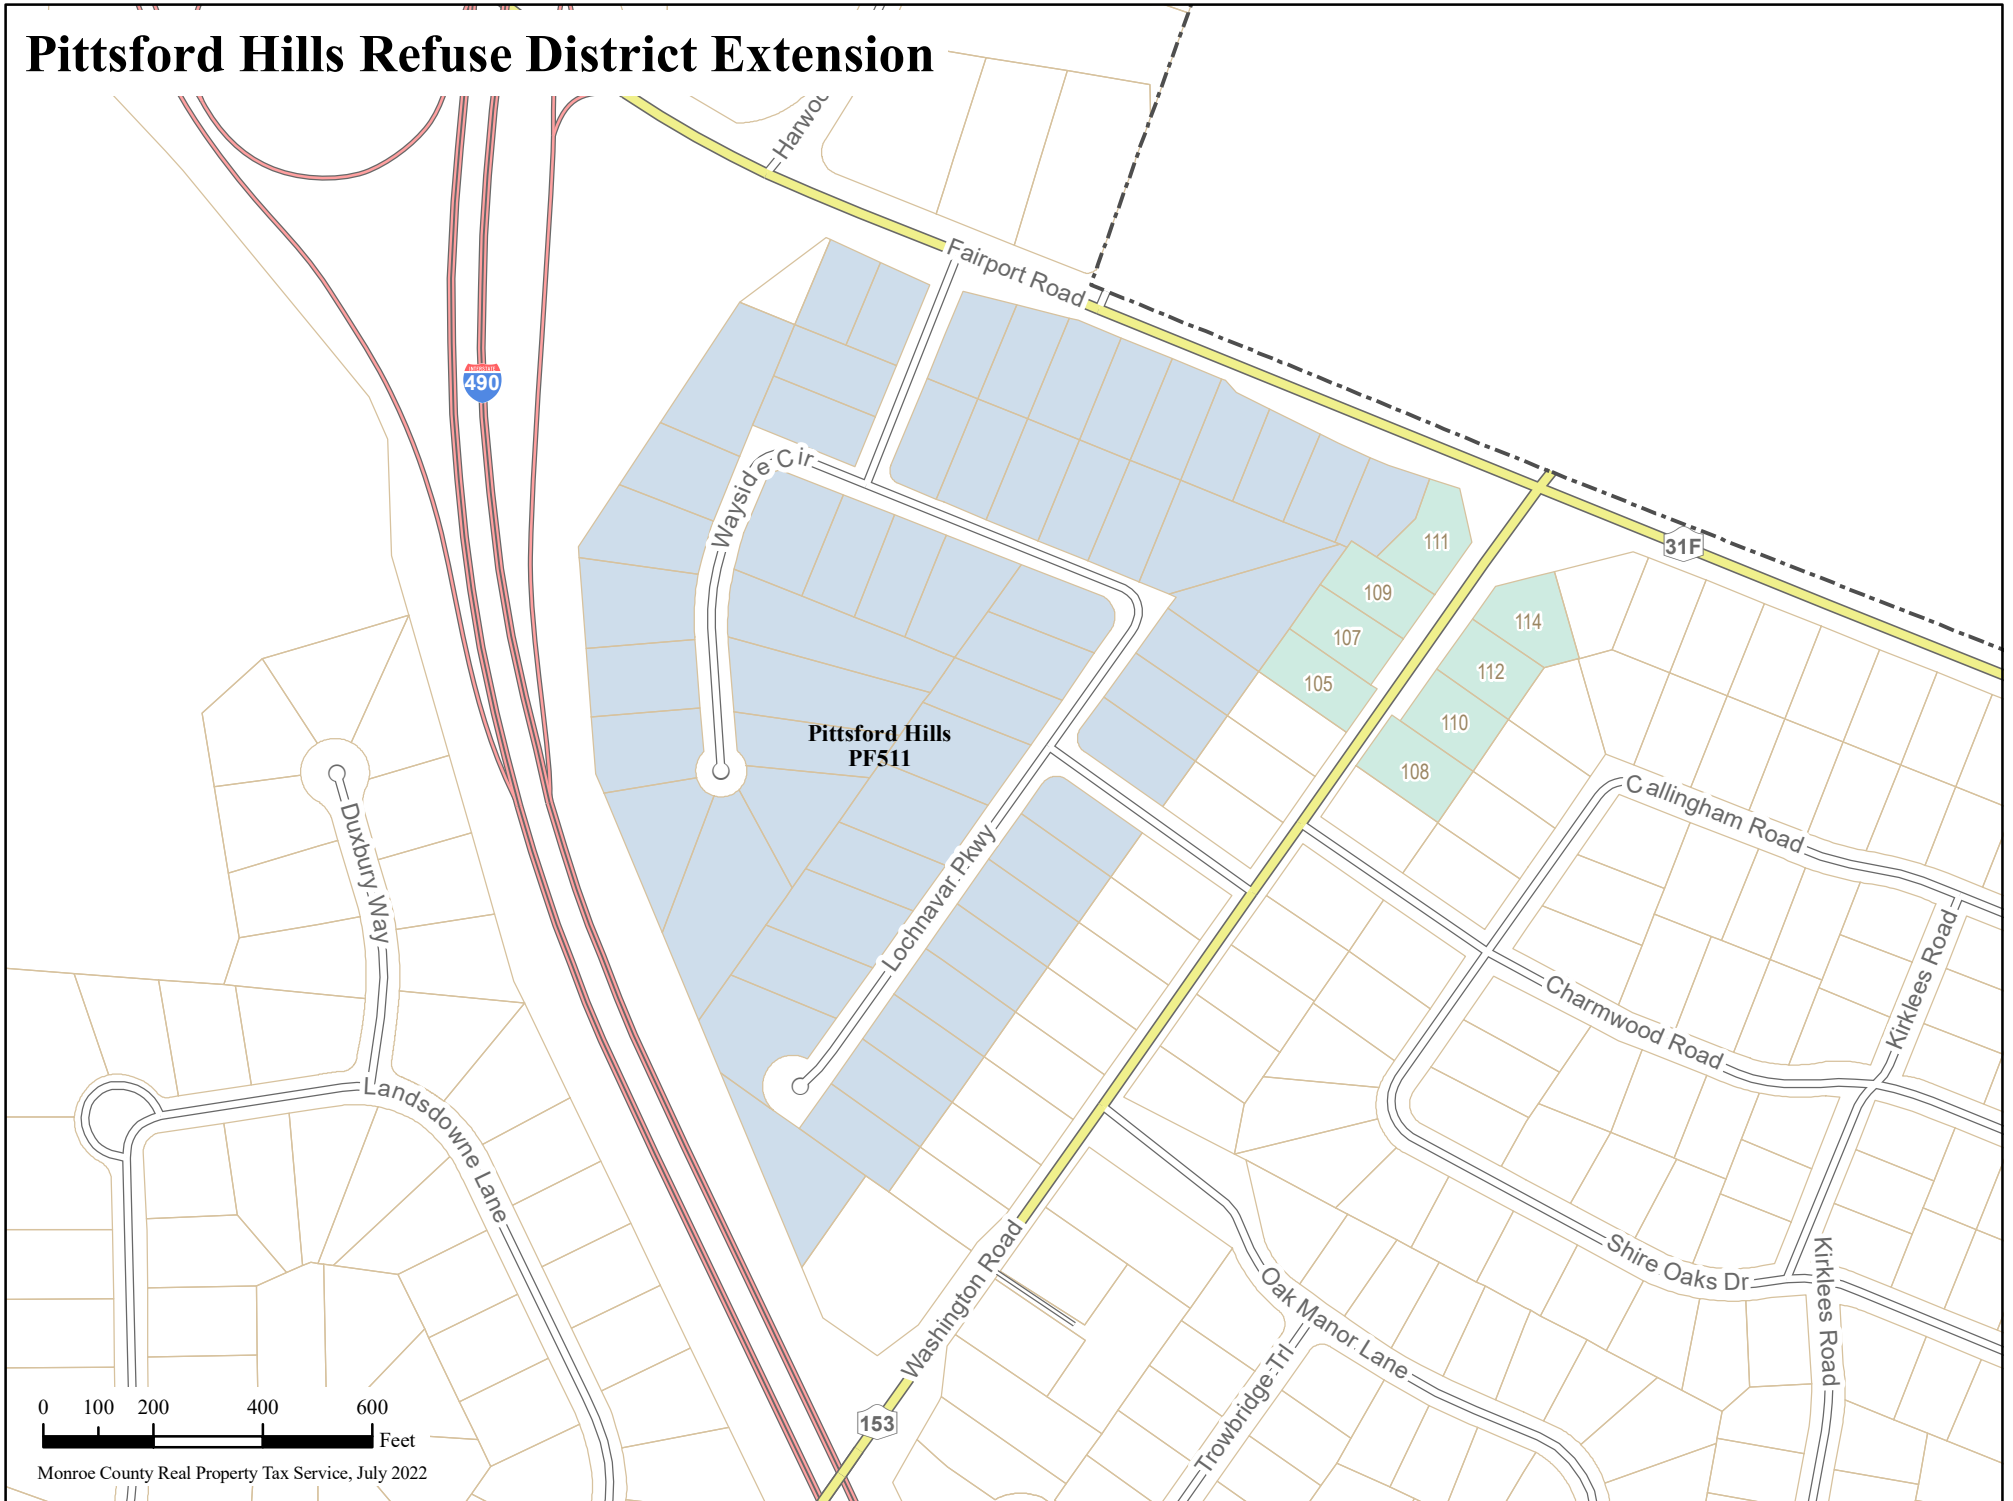

Pittsford Hills Refuse District Extension

0 100 200 400 600 Feet

Monroe County Real Property Tax Service, July 2022