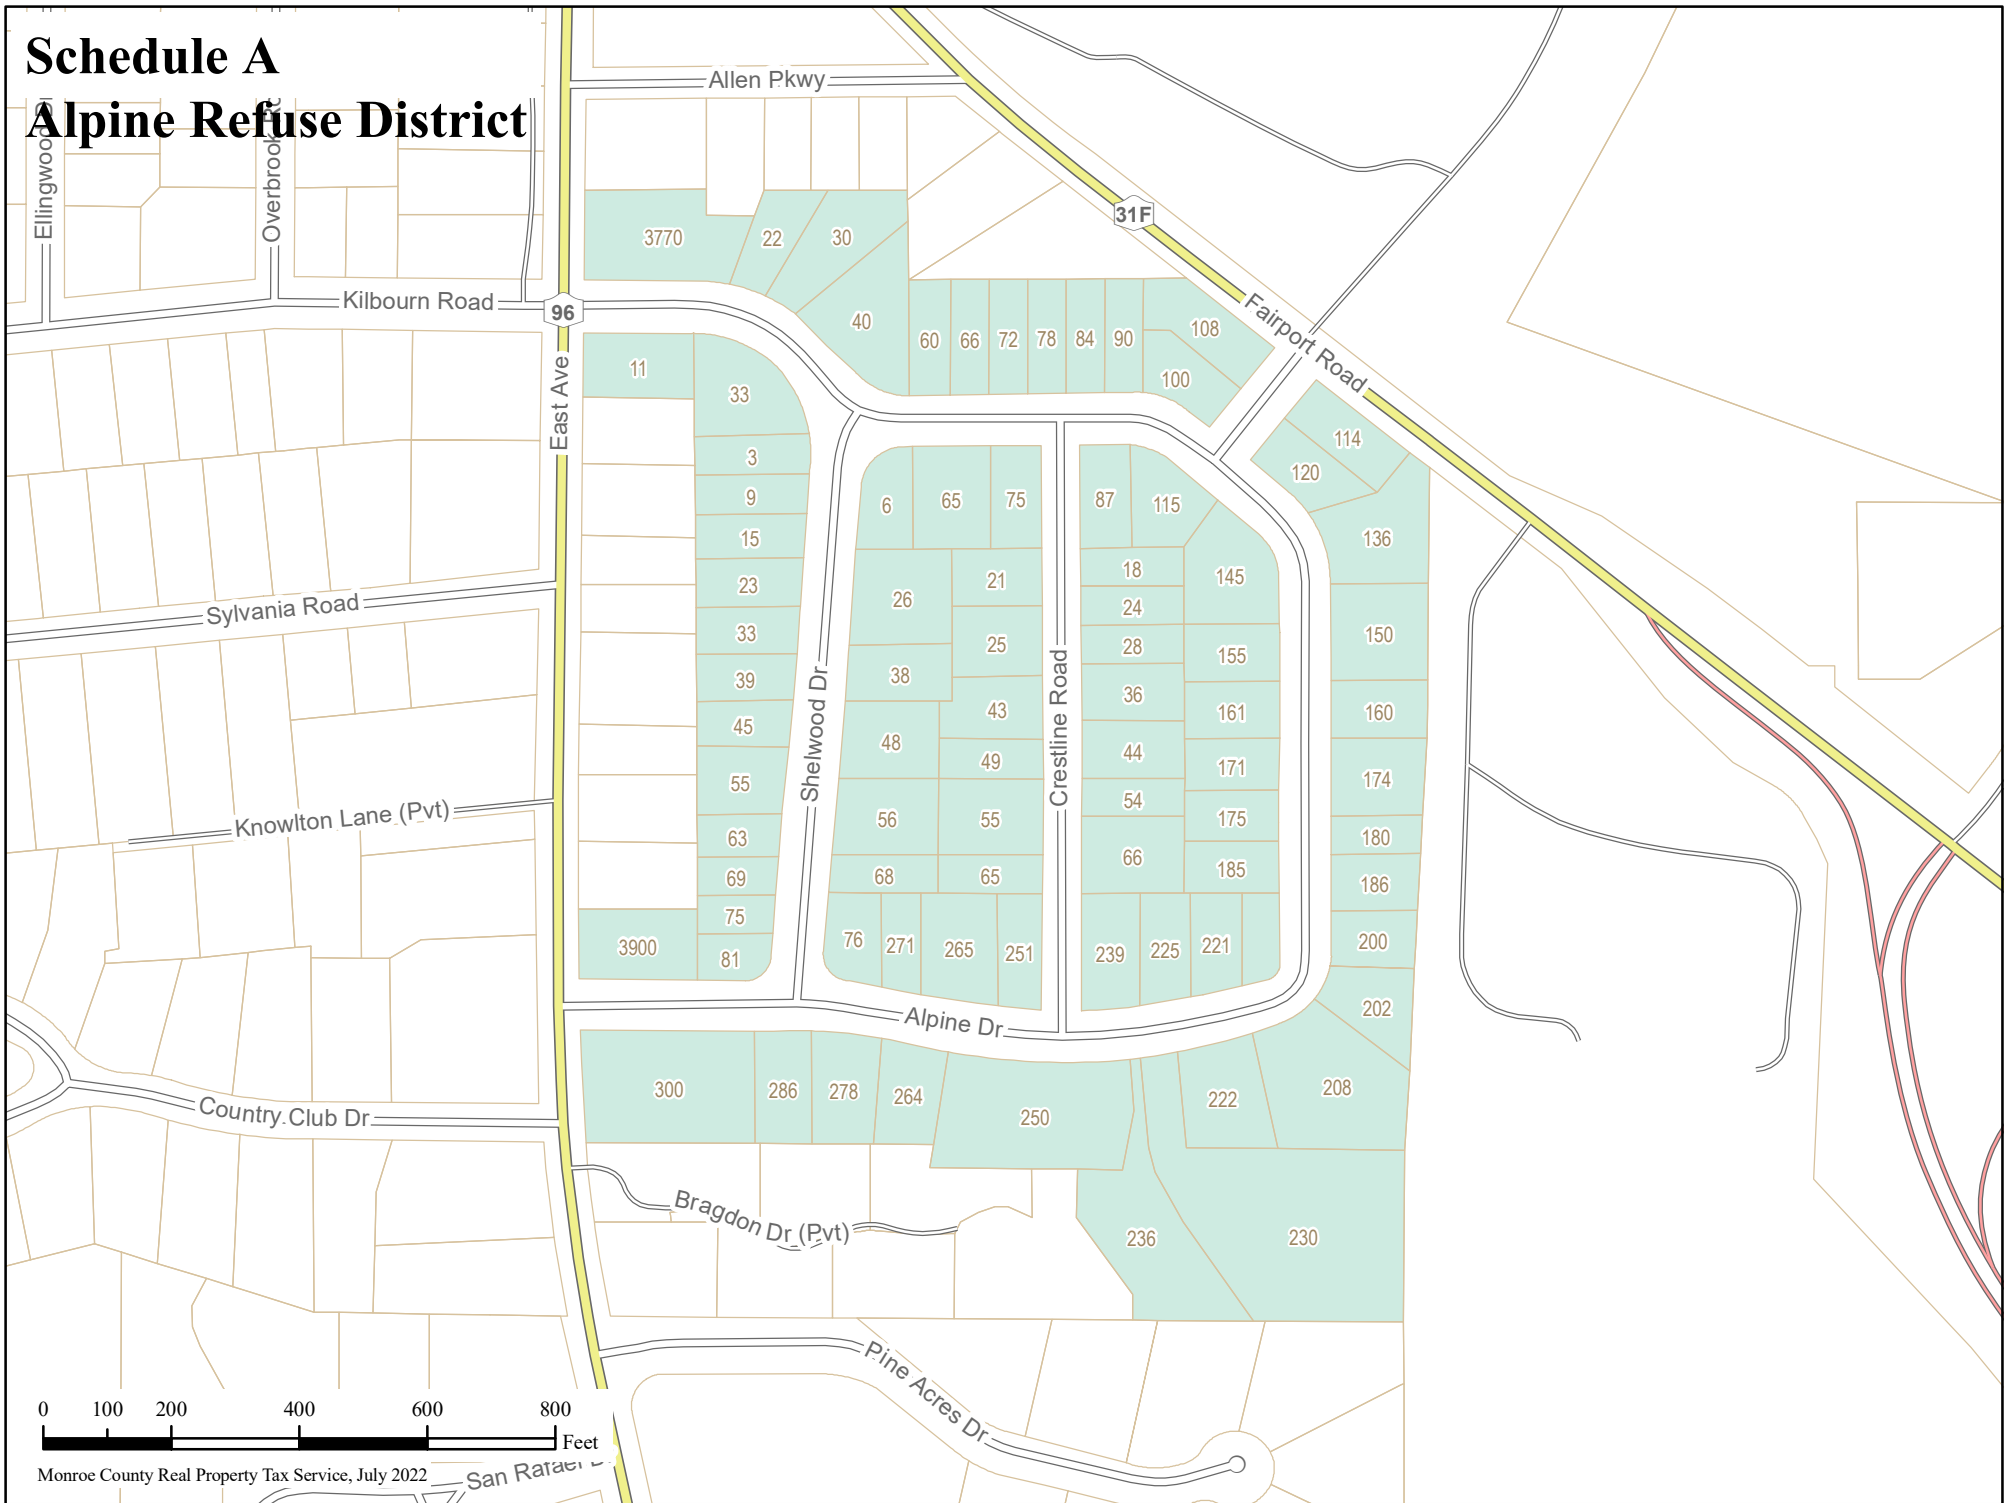

# Schedule A Alpine Refuse District

Monroe County Real Property Tax Service, July 2022