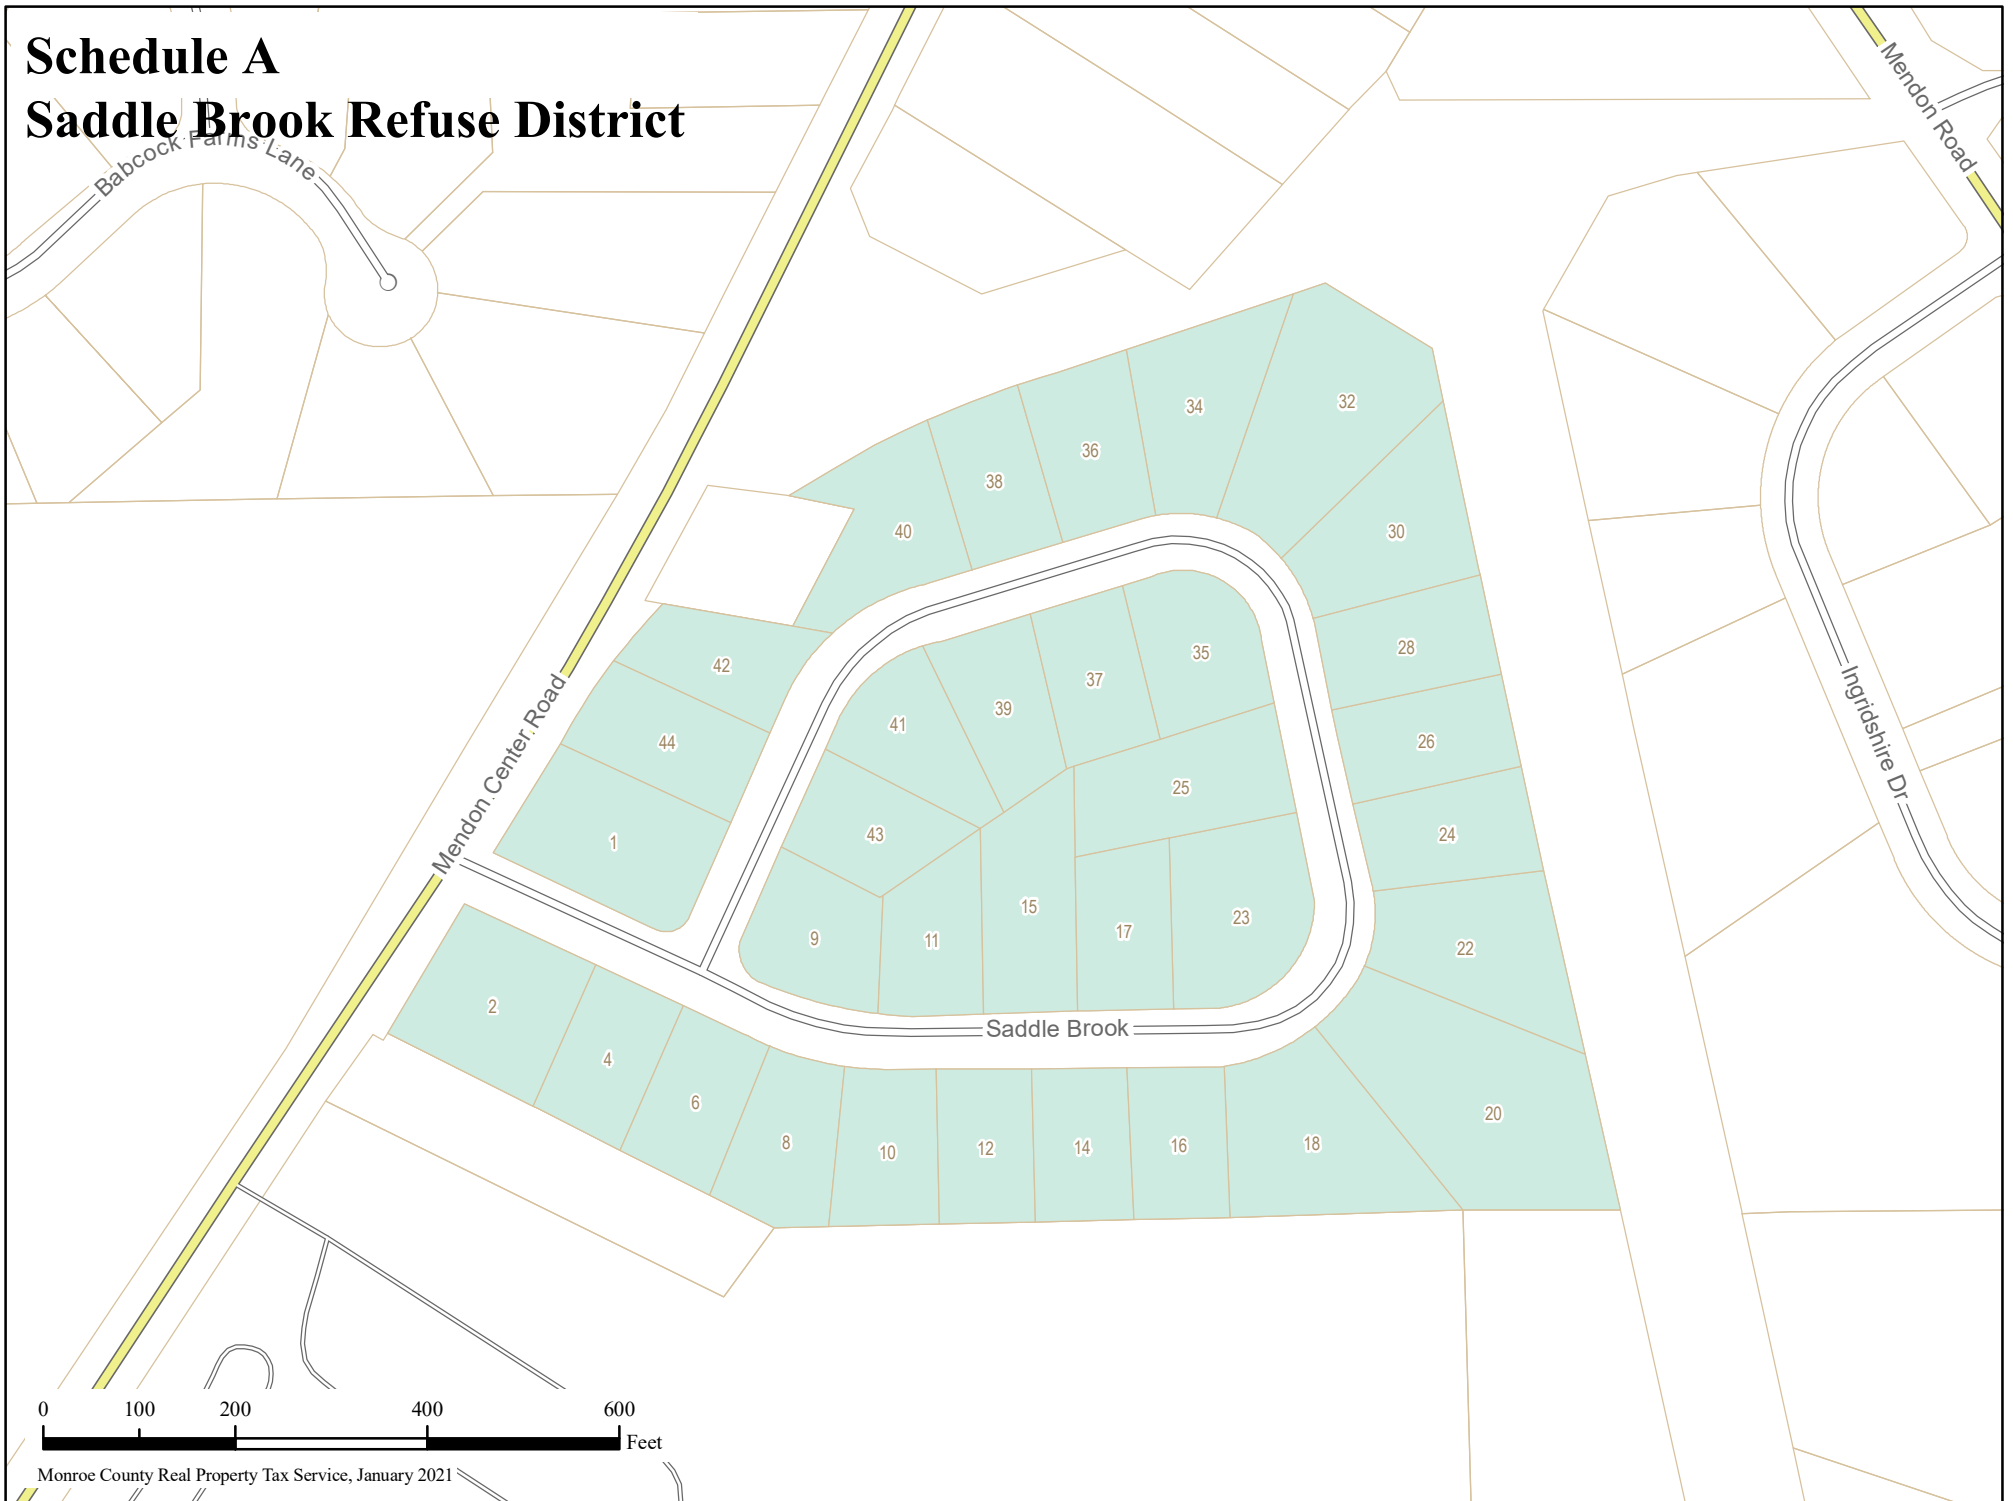

Schedule A Saddle Brook Refuse District

Monroe County Real Property Tax Service, January 2021