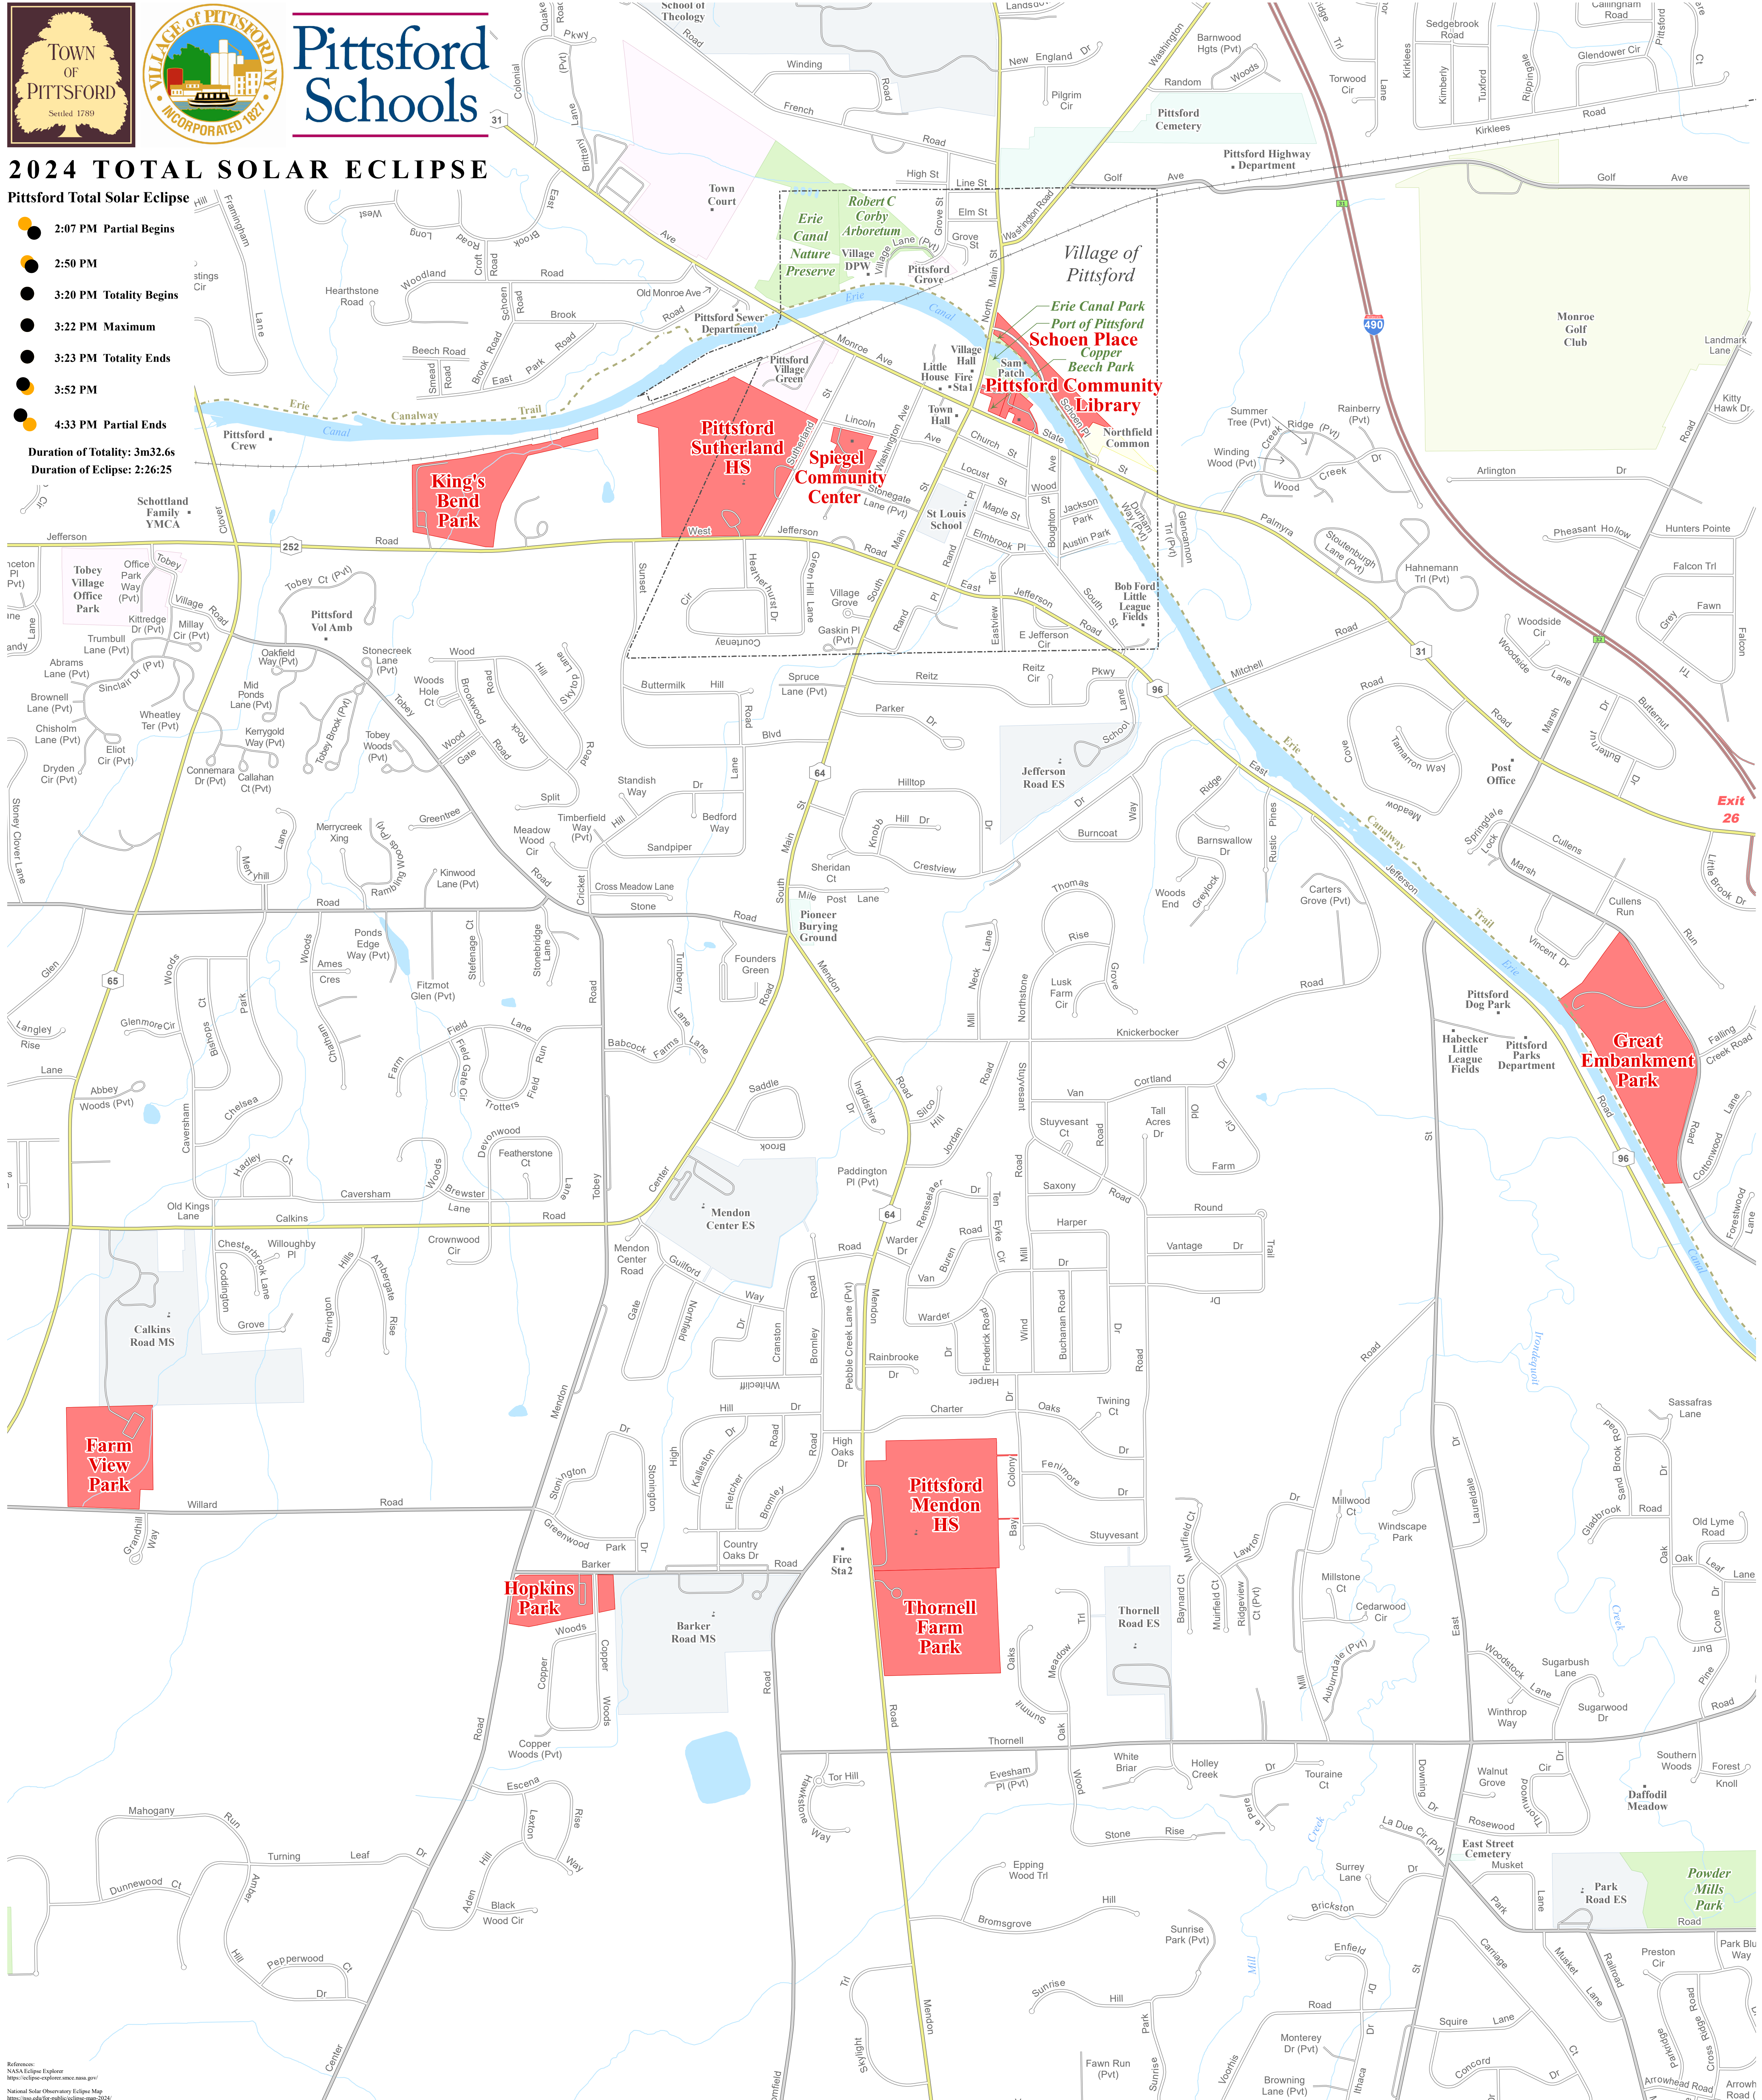

Pittsford Schools

2024 TOTAL SOLAR ECLIPSE

Pittsford Total Solar Eclipse

- 2:07 PM Partial Begins
- 2:50 PM
- 3:20 PM Totality Begins
- 3:22 PM Maximum
- 3:23 PM Totality Ends
- 3:52 PM
- 4:33 PM Partial Ends

Duration of Totality: 3m32.6s
Duration of Eclipse: 2:26:25