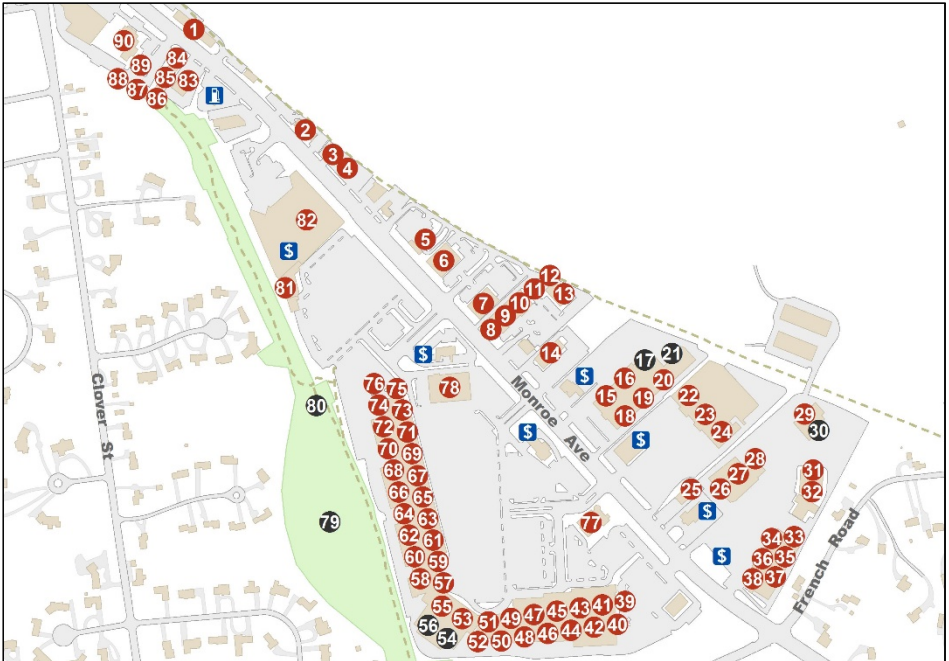

ATTRACTIONS

- (35) Erie Canal Towpath

ENTERTAINMENT

- (38) 'Sam Patch' Packet Boat
- (8) Towpath Bike Rental

LODGING

- (2) Del Monte Lodge

MONROE AVENUE

Pittsford Plaza • Colony Plaza • Spring House Commons