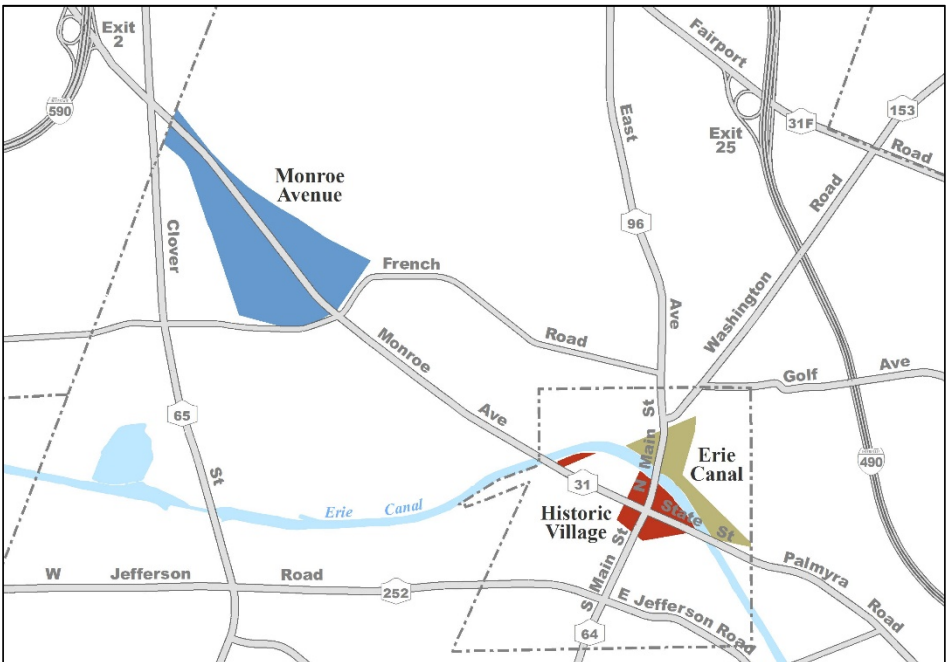

DISCOVER PITTSFORD

Preserving the past, pioneering the future

Pittsford Town Hall, 11 S. Main Street, Pittsford, NY 14534
(585) 248-6200

HISTORIC VILLAGE

Main Street • Monroe Avenue • State Street

DINING

- (11) Hungry's Grill
- (13) Pontillo's Pizza
- (19) Rachel's Mediterranean Grill-Coming Soon!
- (14) Starbucks
- (37) The Kitchen
- (10) Thirsty's
- (18) Village Bakery & Café
- (22) Yotality Frozen Yogurt

- (26) Salon Industry
- (23) Pittsford Shop
- (32) Rocky Greco's
- (34) See Her Shine
- (30) SJ's Village Boutique
- (2) Talbots
- (9) WellBEING
- (25) (Space Available)

ATTRactions

- (12) Copper Beach Park
- (8) William A. Carpenter Park at Port of Pittsford