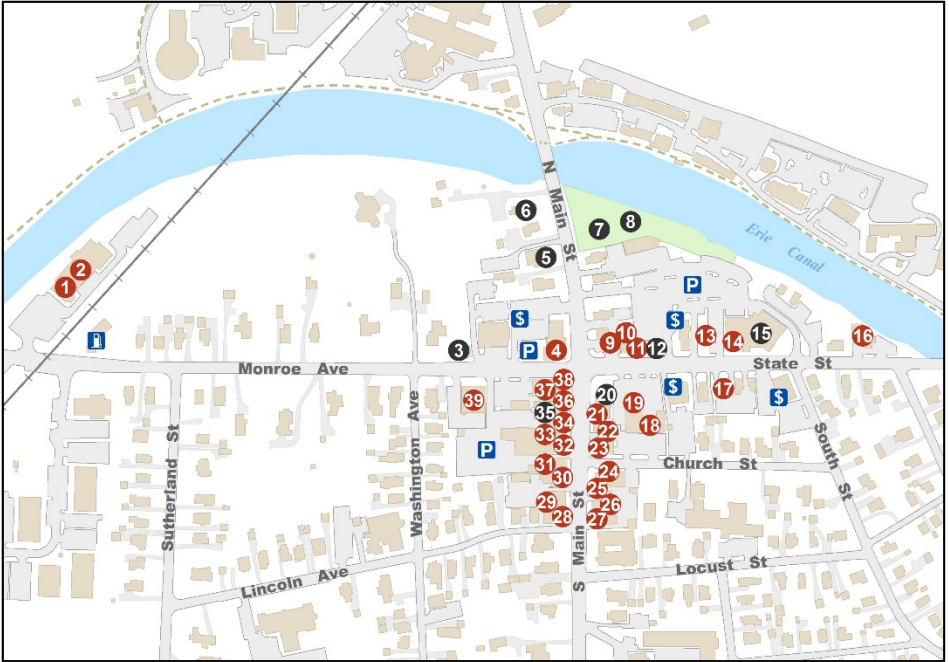

DISCOVER PITTSFORD

Preserving the past, pioneering the future

Pittsford Town Hall, 11 S. Main Street, Pittsford, NY 14534
(585) 248-6200

HISTORIC VILLAGE

Main Street • Monroe Avenue • State Street

DINING

- (11) Hungry's Grill
- (13) Pontillo's Pizza
- (19) Rachel's Mediterranean Grill-Coming Soon!
- (14) Starbucks
- (37) The Kitchen
- (10) Thirsty's
- (18) Village Bakery & Café
- (22) Yotality Frozen Yogurt

- (26) Salon Industry
- (23) Pittsford Shop
- (32) Rocky Greco's
- (34) See Her Shine
- (30) SJ's Village Boutique
- (2) Talbots
- (9) WellBEING
- (25) (Space Available)

ATTRactions

- (12) Copper Beach Park
- (8) William A. Carpenter Park at Port of Pittsford

ATTRACTIONS

- (35) Erie Canal Towpath

ENTERTAINMENT

- (38) 'Sam Patch' Packet Boat
- (8) Towpath Bike Rental

LODGING

- (2) Del Monte Lodge

MONROE AVENUE

Pittsford Plaza • Colony Plaza • Spring House Commons

ATTRACTIONS

- (80) Canal Lock 62
- (79) Lock 62 Canal Park

ENTERTAINMENT

- (16) Bounce Hopper
- (54) Color Me Mine
- (56) Pittsford Cinema 9

MEDICAL

- (38) UR Medicine Urgent Care