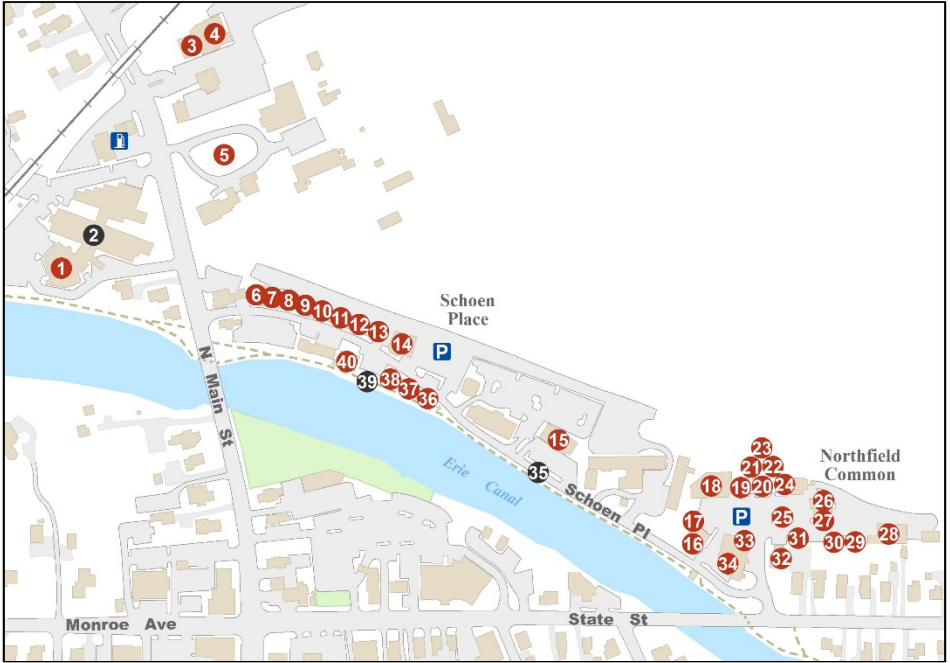

- (26) Salon Industry
- (23) Pittsford Shop
- (32) Rocky Greco's
- (34) See Her Shine
- (30) SJ's Village Boutique
- (2) Talbots
- (9) WellBEING
- (25) (Space Available)

ATTRactions

- (12) Copper Beach Park
- (8) William A. Carpenter Park at Port of Pittsford

HISTORIC LANDMARKS

- (20) Phoenix Hotel, c. 1806
- (3) The Little House Museum, c. 1819
- (7) Veteran's Monument

LODGING

- (6) Canal Lamp Inn (Bed & Breakfast)

MUNICIPAL FACILITIES

- (15) Pittsford Community Library
- (35) Pittsford Town Hall
- (5) Village Hall

ERIE CANAL

Schoen Place • Northfield Common • N. Main Street

DINING

- (39) Aladdin's Natural Eatery
- (19) Dolce Cupcakery
- (1) Erie Grill
- (4) Jojo's American Bistro
- (34) Label 7
- (37) Lock 32 Brewing Company
- (32) Olives Greek Taverna
- (5) Pittsford Farms Dairy
- (3) Pittsford Pub
- (11) Simply Crêpes
- (14) Village Coal Tower Restaurant

ATTRACTIONS

- (35) Erie Canal Towpath

ENTERTAINMENT

- (38) 'Sam Patch' Packet Boat
- (8) Towpath Bike Rental

LODGING

- (2) Del Monte Lodge

MONROE AVENUE

Pittsford Plaza • Colony Plaza • Spring House Commons